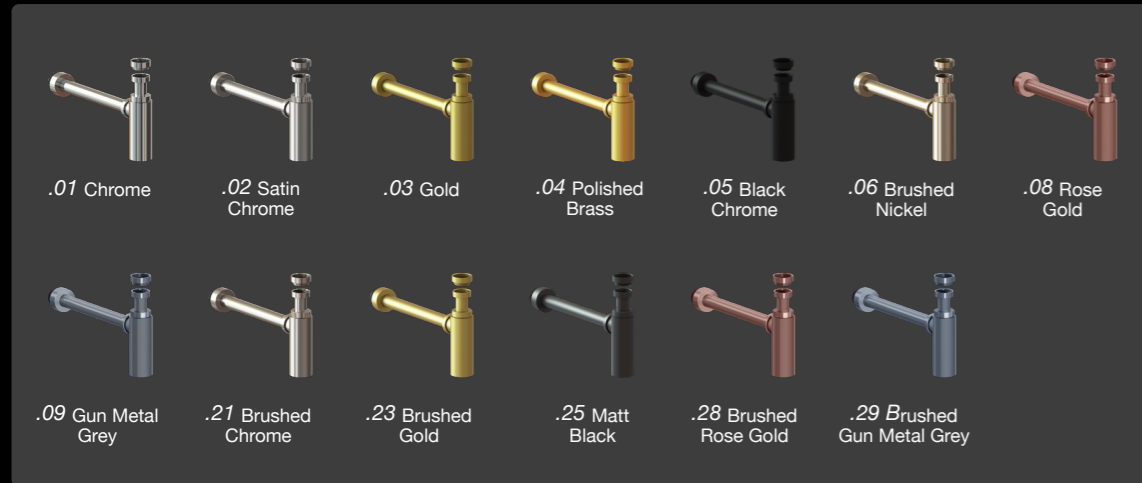

Bermuda Tile Insert Bath Access Panel

Bottle Trap