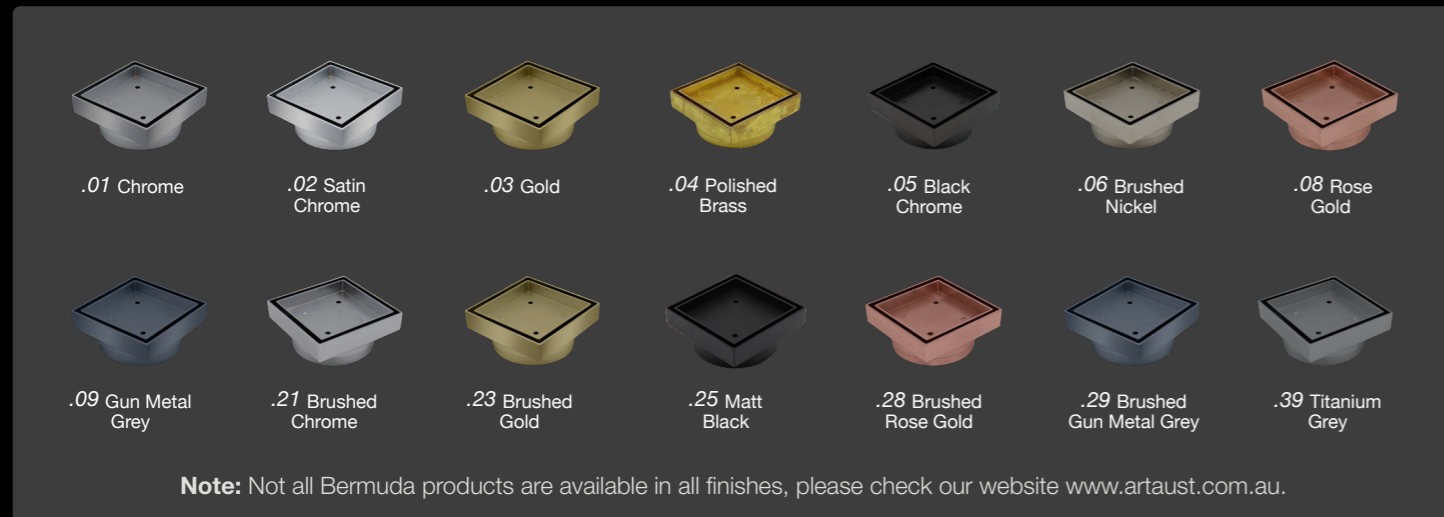

## Bermuda Square Floor Wastes