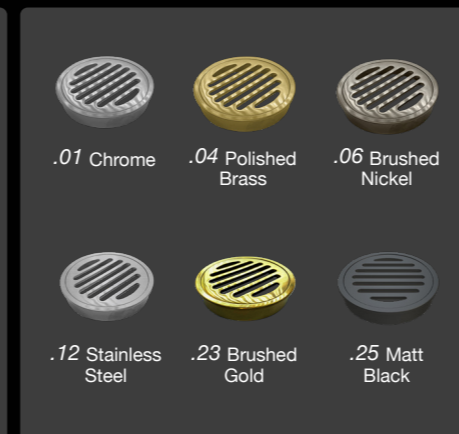

Bermuda Square Floor Wastes

Pop Down® Plug and Wastes

Bermuda Tile Insert Bath Access Panel

Bottle Trap

Four-in-One™ Mushroom

Anook® Shower Niche

Basin Overflow Inserts

Tile Insert Clear Out

Organics Floor Wastes

Four-in-One™

Deluxe Plug & Wastes

Brass Rnd Floor Wastes

Brass Sq Floor Wastes

Brass Round Clear Out Wastes

Brass Square Clear Out Wastes

PRODUCT CODES

FLOOR WASTES

BERMUDA TILE INSERT SQUARE

STANDARD

100mm Outlet	80mm Outlet
11101.01	11102.01
11101.02	11102.02
11101.03	11102.03
11101.04	11102.04
11101.05	11102.05
11101.06	11102.06
11101.08	11102.08
11101.09	11102.09
11101.21	11102.21
11101.23	11102.23
11101.25	11102.25
11101.28	11102.28
11101.29	11102.29
11101.39	11102.39

Finish Codes

.01 Chrome	.02 Satin Chrome	.03 Gold	.04 Polished Brass	.05 Black Chrome	.06 Brushed Nickel	.08 Rose Gold	.09 Gun Metal Grey	.11 White
.12 Stainless Steel	.21 Brushed Chrome	.23 Brushed Gold	.24 Brushed Brass	.25 Matt Black	.28 Brushed Rose Gold	.29 Brushed Gun Metal Grey	.31 Matt White	.39 Titanium Grey