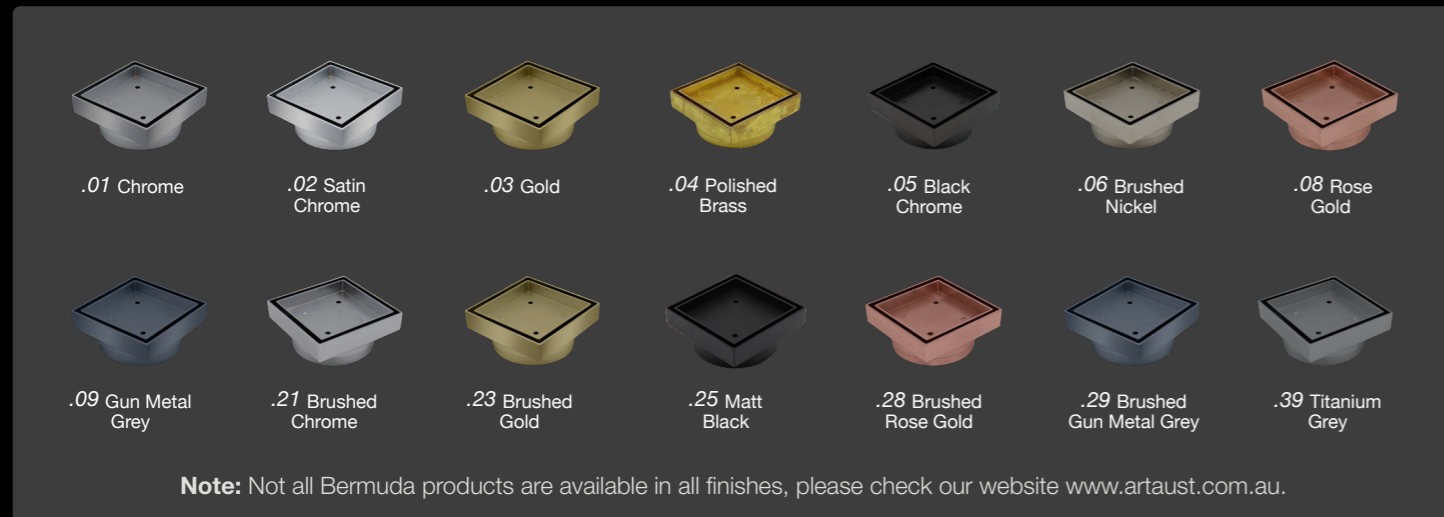

Bermuda Square Floor Wastes

Pop Down® Plug and Wastes

Bermuda Tile Insert Bath Access Panel

Bottle Trap

Four-in-One™ Mushroom

Anook® Shower Niche

Basin Overflow Inserts

Tile Insert Clear Out