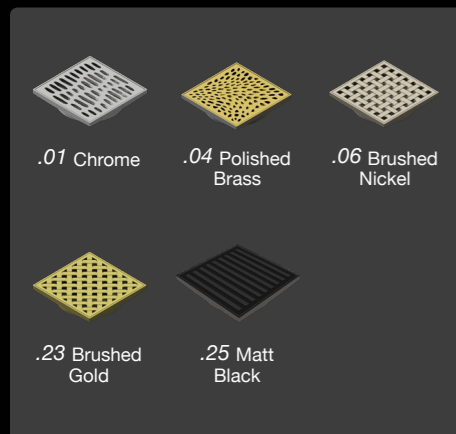

Bermuda Square Floor Wastes

Pop Down® Plug and Wastes

Bermuda Tile Insert Bath Access Panel

Bottle Trap

Four-in-One™ Mushroom

Anook® Shower Niche

Basin Overflow Inserts

Tile Insert Clear Out

Organics Floor Wastes

Four-in-One™

Deluxe Plug & Wastes

Brass Rnd Floor Wastes

Brass Sq Floor Wastes

Brass Round Clear Out Wastes

Brass Square Clear Out Wastes

PRODUCT CODES

Finish Codes

.01 Chrome	.02 Satin Chrome	.03 Gold	.04 Polished Brass	.05 Black Chrome	.06 Brushed Nickel	.08 Rose Gold	.09 Gun Metal Grey	.11 White
.12 Stainless Steel	.21 Brushed Chrome	.23 Brushed Gold	.24 Brushed Brass	.25 Matt Black	.28 Brushed Rose Gold	.29 Brushed Gun Metal Grey	.31 Matt White	.39 Titanium Grey