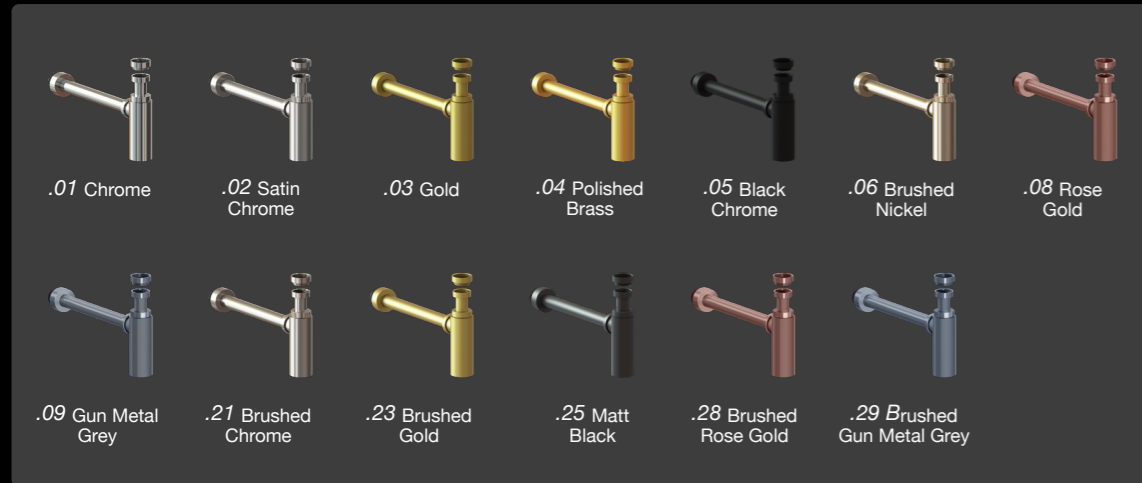

Bermuda Square Floor Wastes

Pop Down® Plug and Wastes

Bermuda Tile Insert Bath Access Panel

Bottle Trap

Four-in-One™ Mushroom

Anook® Shower Niche

Basin Overflow Inserts

Tile Insert Clear Out

Finish Codes

.01 Chrome	.02 Satin Chrome	.03 Gold	.04 Polished Brass	.05 Black Chrome	.06 Brushed Nickel	.08 Rose Gold	.09 Gun Metal Grey	.11 White
.12 Stainless Steel	.21 Brushed Chrome	.23 Brushed Gold	.24 Brushed Brass	.25 Matt Black	.28 Brushed Rose Gold	.29 Brushed Gun Metal Grey	.31 Matt White	.39 Titanium Grey