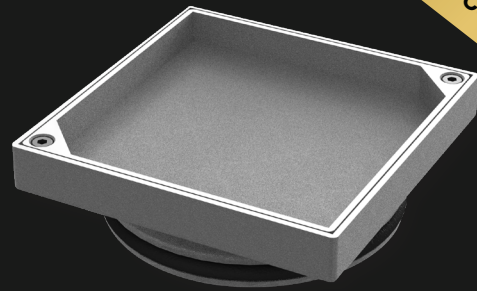

# BERMUDA TILE INSERT CLEAR OUT SQUARE

FLOOR WASTE

A fabulous new addition to the timeless Bermuda range is the sleek Bermuda Tile Insert Clear Out. A stylish and modern addition that seamlessly integrates with your tile flooring. This innovative design allows easy access to your drainage system while maintaining a cohesive and elegant look across your tiled space.

### FEATURES & BENEFITS

- ✓ Constructed from Chrome plated brass
- ✓ Suitable for 100mm DWW Pipe
- ✓ Easy installation with a convenient push in O-ring seal
- ✓ Another concealed O-ring creates a secure, gas tight seal between the tile insert and the clear out body