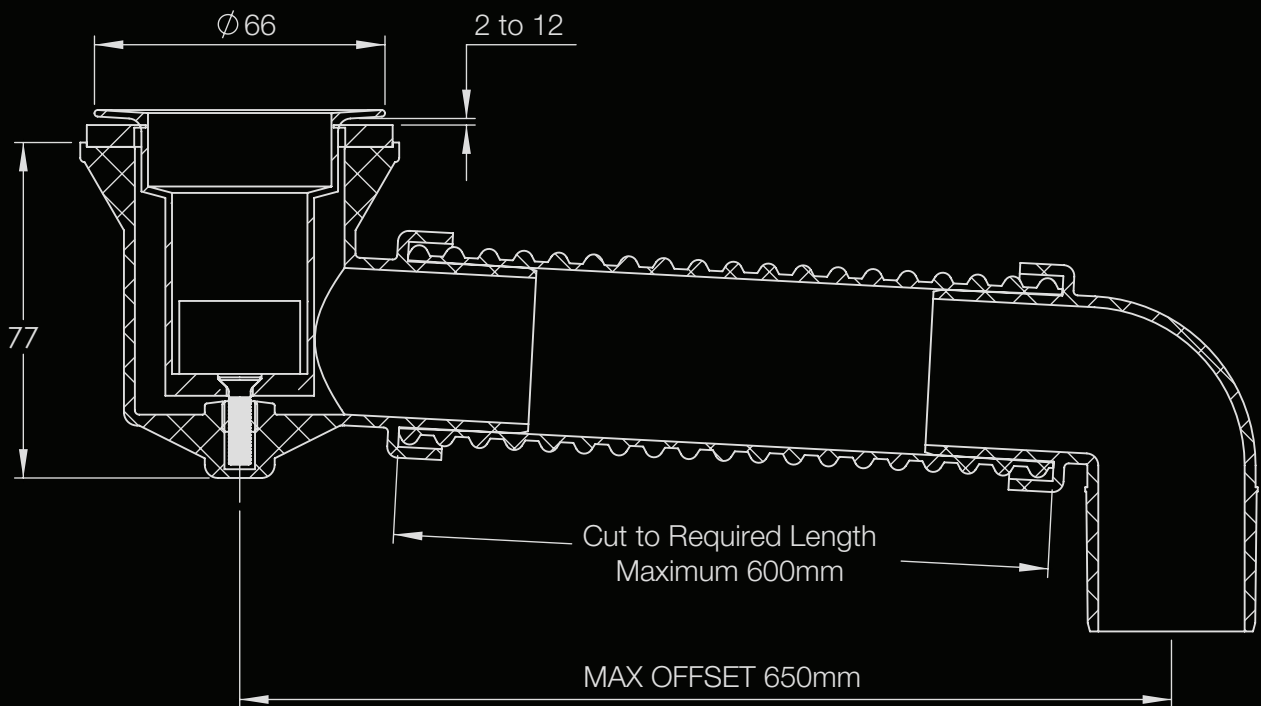

BATH BEND POP DOWN®

WITH CONNECTOR