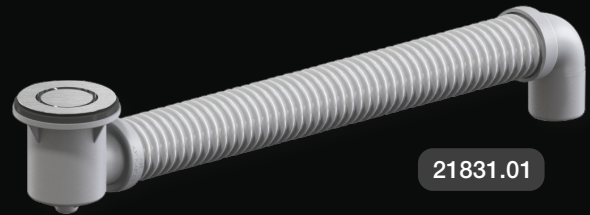

ART INTERNATIONAL

PLUMBING & BATHROOMWARE

BATH BEND POP DOWN[®] WITH CONNECTOR

- ✓ Flexible connector 600mm in length
- ✓ Removable cartridge for drain access and cleaning
- ✓ Easy installation due to top fix design
- ✓ Premium solution for free standing baths
- ✓ Suits overflow or no overflow
- ✓ Ideal for limited space (77mm height). 80mm with washer included
- ✓ Suits baths up to 12mm thick as standard (other screw options available for thicker baths)
- ✓ Innovative quick remove mechanism for drain access and cleaning
- ✓ Lifetime replacement warranty on mechanism
- ✓ Worldwide Patent Granted or Pending
- ✓ Available in a range of finishes

LOOKS BETTER. IS BETTER!

Revolutionary self-lubricating/anti jam acetal mechanism.

OPEN in the flush position

CLOSED in the down position

ART INTERNATIONAL
PLUMBING & BATHROOMWARE

OUR
BRANDS
ARE:

ART PLUMBING PRODUCTS
Innovative Plumbing Fittings

BOUNTY BATHROOMWARE
Designer Bathroom Fittings

BATH BEND POP DOWN[®]

WITH CONNECTOR

Available Finishes

Available at all leading Bathroom and Plumbing Outlets

PROUDLY DISTRIBUTED BY:

NSW, Victoria & ACT

134 Gilba Road Girraween, NSW 2145
 sales@artaust.com.au | www.artaust.com.au
 Phone: 02 9636 2131 | Fax: 02 9636 2498