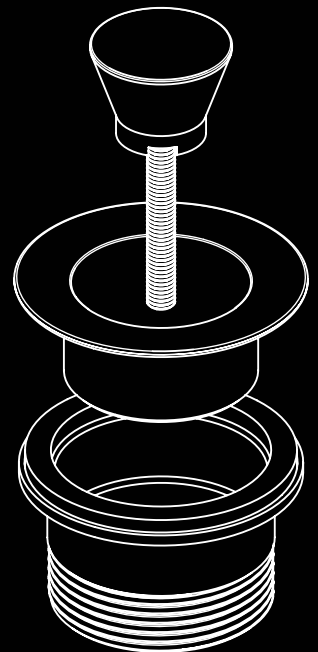

ANTI VANDAL/CONSTANT FLOW

316 STAINLESS STEEL PLUG AND WASTE

Available at all leading Bathroom and Plumbing Outlets

ART AUSTRALIA
PLUMBING & BATHROOMWARE

PROUDLY DISTRIBUTED BY:

ART NEW ZEALAND
PLUMBING & BATHROOMWARE

NSW, Victoria & ACT

134 Gilba Road Girraween, NSW 2145
sales@artaust.com.au | www.artaust.com.au
Phone: 02 9636 2131 | Fax: 02 9636 2498

Queensland & NT

Unit 1, 10-12 Glasson Drive, Bethania QLD 4205
salesqld@artaust.com.au | www.artaust.com.au
Phone: 07 3805 6664 | Fax: 07 3805 6668

New Zealand

sales@artnz.co.nz | www.artnz.co.nz
Phone: 0800 642 184

OUR
BRANDS
ARE:

ART PLUMBING PRODUCTS
Innovative Plumbing Fittings

BOUNTY BATHROOMWARE
Designer Bathroom Fittings

Find us on Facebook and Instagram
@artplumbinginternational and
@artplumbingnewzealand