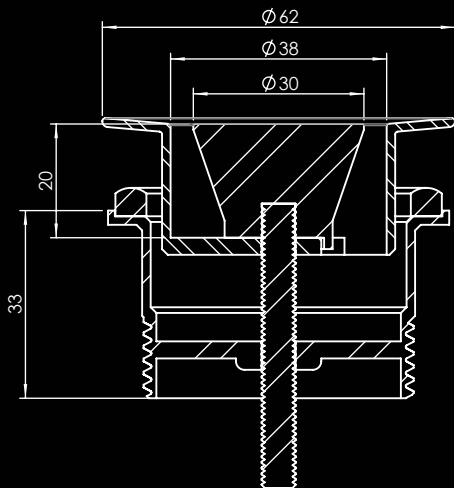

Available at all leading Bathroom and Plumbing Outlets

ART AUSTRALIA
PLUMBING & BATHROOMWARE

PROUDLY DISTRIBUTED BY:

ART NEW ZEALAND
PLUMBING & BATHROOMWARE

NSW, Victoria & ACT

134 Gilba Road Girraween, NSW 2145
sales@artaust.com.au | www.artaust.com.au
Phone: 02 9636 2131 | Fax: 02 9636 2498