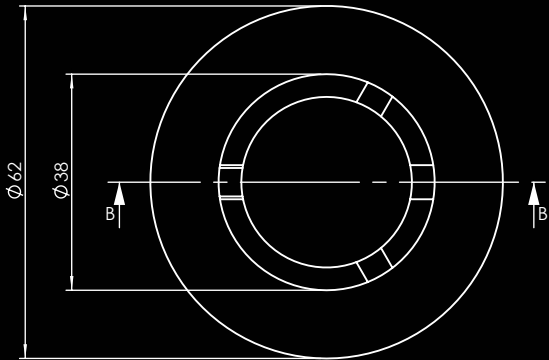

24201.12

ART INTERNATIONAL
PLUMBING & BATHROOMWARE

OUR
BRANDS
ARE:

ART PLUMBING PRODUCTS
Innovative Plumbing Fittings

BOUNTY BATHROOMWARE
Designer Bathroom Fittings

ANTI VANDAL/CONSTANT FLOW

316 STAINLESS STEEL PLUG AND WASTE