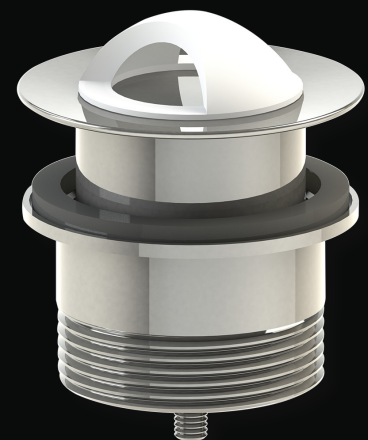

ART INTERNATIONAL

PLUMBING & BATHROOMWARE

ANTI VANDAL/CONSTANT FLOW

316 STAINLESS STEEL PLUG AND WASTE

The Bounty Bathroomware 316 Stainless Steel Anti Vandal Plug and Waste is anti-corrosive and chemical resistant. Suitable for commercial applications – Health/Aged Care/ Education and other environments where harsh chemicals may be used.

FEATURES & BENEFITS

- ✓ Commercial Grade 316 Stainless Steel
- ✓ Anti-Ligature and Anti-Vandal design
- ✓ Suited to Aged Care, Health Care and Commercial applications
- ✓ Constant flow design with silicone plug included