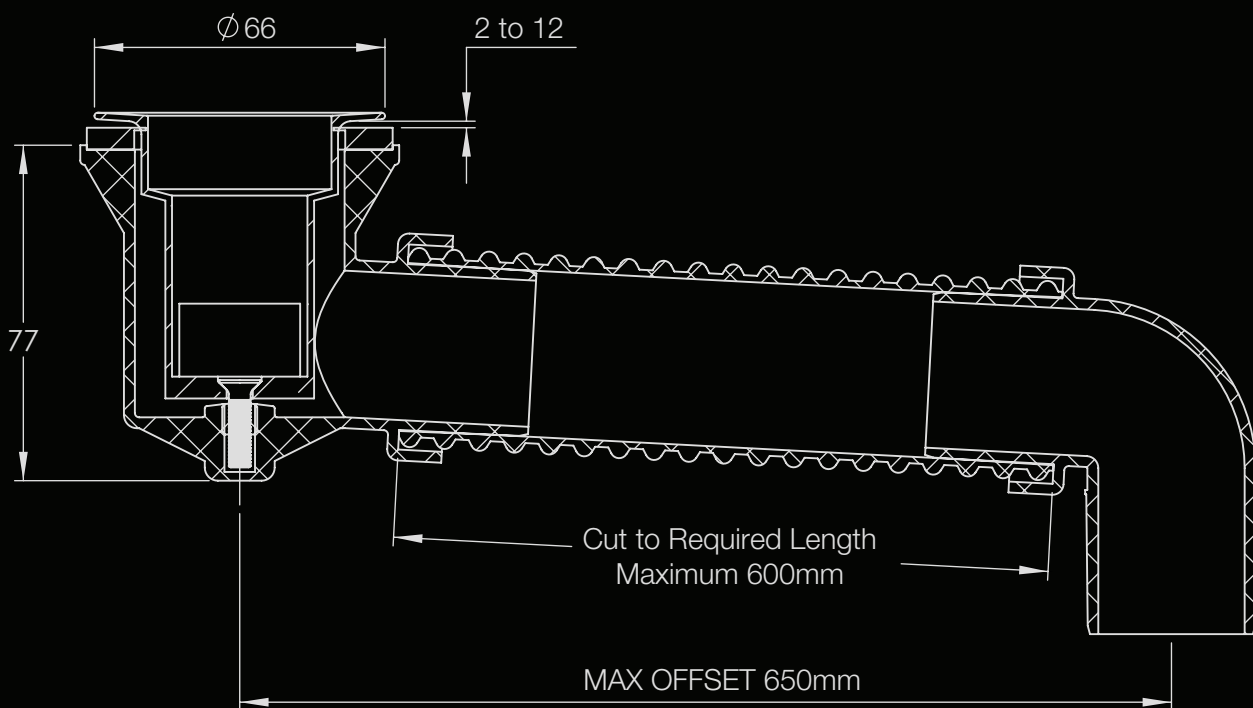

BATH BEND POP DOWN®

WITH CONNECTOR