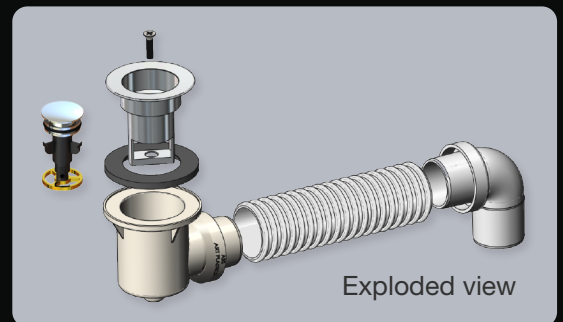

ART AUSTRALIA

PLUMBING & BATHROOMWARE

BATH BEND POP DOWN[®] WITH CONNECTOR

FEATURES & BENEFITS

- ✓ Flexible connector 600mm in length
- ✓ Removable cartridge for drain access and cleaning
- ✓ Easy installation due to top fix design
- ✓ Premium solution for free standing baths
- ✓ Suits overflow or no overflow
- ✓ Lifetime warranty on Cartridge mechanism
- ✓ Ideal for limited space (77mm height). 80mm with washer included
- ✓ Suits baths up to 12mm thick as standard (other screw options available for thicker baths)

BOUNTY BATHROOMWARE

Designer Bathroom Fittings

BATH BEND POP DOWN[®]

WITH CONNECTOR

Available Finishes

Available at all leading Bathroom and Plumbing Outlets

ART AUSTRALIA
PLUMBING & BATHROOMWARE

OUR BRANDS ARE: