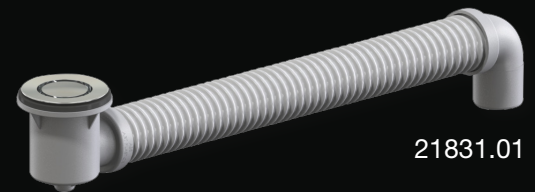

ART AUSTRALIA

PLUMBING & BATHROOMWARE

BATH BEND POP DOWN[®] WITH CONNECTOR

FEATURES & BENEFITS

- ✓ Flexible connector 600mm in length
- ✓ Removable cartridge for drain access and cleaning
- ✓ Easy installation due to top fix design
- ✓ Premium solution for free standing baths
- ✓ Suits overflow or no overflow
- ✓ Lifetime warranty on Cartridge mechanism
- ✓ Ideal for limited space (77mm height). 80mm with washer included
- ✓ Suits baths up to 12mm thick as standard (other screw options available for thicker baths)

BOUNTY BATHROOMWARE

Designer Bathroom Fittings

BATH BEND POP DOWN[®]

WITH CONNECTOR

Available Finishes

Available at all leading Bathroom and Plumbing Outlets

ART AUSTRALIA
PLUMBING & BATHROOMWARE

OUR BRANDS ARE: