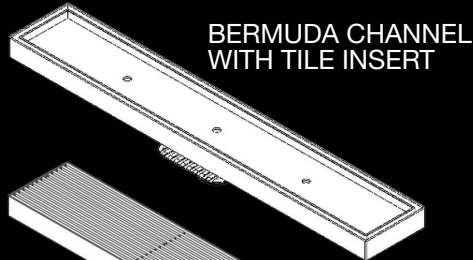

BERMUDA CHANNELS

BERMUDA CHANNEL WITH GRATE