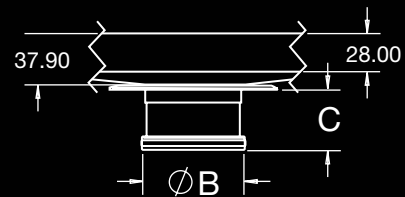

The Bounty Bermuda Channel Floor Grate can be made to any size your project requires, and also comes in standard lengths of 300mm, 600mm, 900mm and 1200mm at a width of 100mm.

11922

11972

REGISTERED DESIGN

# BERMUDA CHANNELS

BERMUDA CHANNEL WITH GRATE

DESCRIPTION	 BERMUDA CHANNEL CODE	 BERMUDA GRATE CODE	A	B	C	FINISH
300 x 50 mm	11901.12	11951.12	300.0	52.5	33.0	S/Steel
300 x 80 mm	11902.12	11952.12	300.0	75.0	56.0	S/Steel
600 x 50 mm	11911.12	11961.12	600.0	52.5	33.0	S/Steel
600 x 80 mm	11912.12	11962.12	600.0	75.0	56.0	S/Steel
900 x 50 mm	11921.12	11971.12	900.0	52.5	33.0	S/Steel
900 x 80 mm	11922.12	11972.12	900.0	75.0	56.0	S/Steel
1000 x 50 mm	11931.12	11981.12	1000.0	52.5	33.0	S/Steel
1000 x 80 mm	11932.12	11982.12	1000.0	75.0	56.0	S/Steel
1200 x 50 mm	11941.12	11991.12	1200.0	52.5	33.0	S/Steel
1200 x 80 mm	11942.12	11992.12	1200.0	75.0	56.0	S/Steel