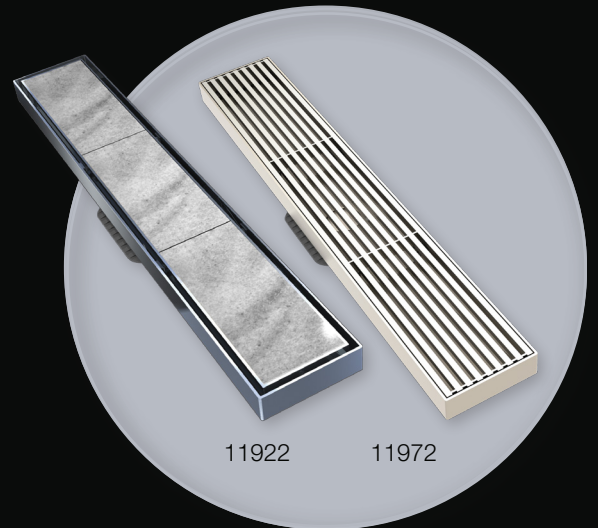

## BERMUDA CHANNELS

The Bounty Bermuda Channel Floor Grate range offers clean lines and superior durability that only 316 stainless steel can deliver. Incorporating our industry leading Megaflex™ leak control flange, it ensures a total solution for your project. Perfect installation is no longer impossible with the adjustability of height and tilt, while enabling positive engagement with your waterproof membrane for total peace of mind.

The Bounty Bermuda Channel Floor Grate can be made to any size your project requires, and also comes in standard lengths of 300mm, 600mm, 900mm and 1200mm at a width of 100mm.

11922

11972

REGISTERED DESIGN