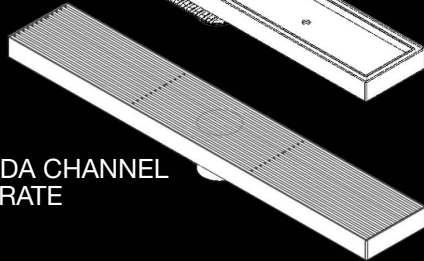

## BERMUDA CHANNELS

The Bounty Bermuda Channel Floor Grate range offers clean lines and superior durability that only 316 stainless steel can deliver. Incorporating our industry leading Megaflex™ leak control flange, it ensures a total solution for your project. Perfect installation is no longer impossible with the adjustability of height and tilt, while enabling positive engagement with your waterproof membrane for total peace of mind.

The Bounty Bermuda Channel Floor Grate can be made to any size your project requires, and also comes in standard lengths of 300mm, 600mm, 900mm and 1200mm at a width of 100mm.

11922

11972

REGISTERED DESIGN

# BERMUDA CHANNELS

BERMUDA CHANNEL WITH GRATE

DESCRIPTION	 BERMUDA CHANNEL CODE	 BERMUDA GRATE CODE	A	B	C	FINISH
300 x 50 mm	11901.12	11951.12	300.0	52.5	33.0	S/Steel
300 x 80 mm	11902.12	11952.12	300.0	75.0	56.0	S/Steel
600 x 50 mm	11911.12	11961.12	600.0	52.5	33.0	S/Steel
600 x 80 mm	11912.12	11962.12	600.0	75.0	56.0	S/Steel
900 x 50 mm	11921.12	11971.12	900.0	52.5	33.0	S/Steel
900 x 80 mm	11922.12	11972.12	900.0	75.0	56.0	S/Steel
1000 x 50 mm	11931.12	11981.12	1000.0	52.5	33.0	S/Steel
1000 x 80 mm	11932.12	11982.12	1000.0	75.0	56.0	S/Steel
1200 x 50 mm	11941.12	11991.12	1200.0	52.5	33.0	S/Steel
1200 x 80 mm	11942.12	11992.12	1200.0	75.0	56.0	S/Steel

Incorporates the Megaflex™ Leak Control Flange for superior waterproofing and flexibility of installation.  
Innovative legs to stop the tray from rattling and to keep it centralised.

Available at all leading Bathroom and Plumbing Outlets