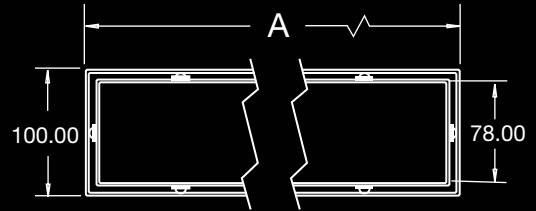

The Bounty Bermuda Channel Floor Grate can be made to any size your project requires, and also comes in standard lengths of 300mm, 600mm, 900mm and 1200mm at a width of 100mm.

11922

11972

REGISTERED DESIGN

# BERMUDA CHANNELS

BERMUDA CHANNEL WITH GRATE

DESCRIPTION	 BERMUDA CHANNEL CODE	 BERMUDA GRATE CODE	A	B	C	FINISH
300 x 50 mm	11901.12	11951.12	300.0	52.5	33.0	S/Steel
300 x 80 mm	11902.12	11952.12	300.0	75.0	56.0	S/Steel
600 x 50 mm	11911.12	11961.12	600.0	52.5	33.0	S/Steel
600 x 80 mm	11912.12	11962.12	600.0	75.0	56.0	S/Steel
900 x 50 mm	11921.12	11971.12	900.0	52.5	33.0	S/Steel
900 x 80 mm	11922.12	11972.12	900.0	75.0	56.0	S/Steel
1000 x 50 mm	11931.12	11981.12	1000.0	52.5	33.0	S/Steel
1000 x 80 mm	11932.12	11982.12	1000.0	75.0	56.0	S/Steel
1200 x 50 mm	11941.12	11991.12	1200.0	52.5	33.0	S/Steel
1200 x 80 mm	11942.12	11992.12	1200.0	75.0	56.0	S/Steel