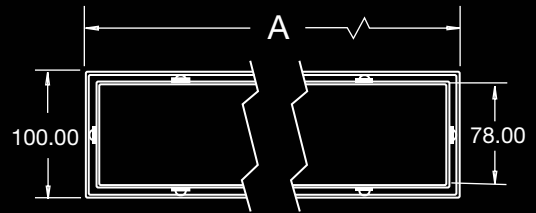

BERMUDA CHANNELS

DESCRIPTION	BERMUDA CHANNEL CODE	BERMUDA GRATE CODE	A	B	C	FINISH
300 x 50 mm	11901.12	11951.12	300.0	52.5	33.0	S/Steel
300 x 80 mm	11902.12	11952.12	300.0	75.0	56.0	S/Steel
600 x 50 mm	11911.12	11961.12	600.0	52.5	33.0	S/Steel
600 x 80 mm	11912.12	11962.12	600.0	75.0	56.0	S/Steel
900 x 50 mm	11921.12	11971.12	900.0	52.5	33.0	S/Steel
900 x 80 mm	11922.12	11972.12	900.0	75.0	56.0	S/Steel
1000 x 50 mm	11931.12	11981.12	1000.0	52.5	33.0	S/Steel
1000 x 80 mm	11932.12	11982.12	1000.0	75.0	56.0	S/Steel
1200 x 50 mm	11941.12	11991.12	1200.0	52.5	33.0	S/Steel
1200 x 80 mm	11942.12	11992.12	1200.0	75.0	56.0	S/Steel

Incorporates the Megaflex™ Leak Control Flange for superior waterproofing and flexibility of installation.
Innovative legs to stop the tray from rattling and to keep it centralised.

Available at all leading Bathroom and Plumbing Outlets

ART AUSTRALIA
PLUMBING & BATHROOMWARE

OUR
BRANDS
ARE:

ART PLUMBING PRODUCTS
Innovative Plumbing Fittings

BOUNTY BATHROOMWARE
Designer Bathroom Fittings

Find us on Facebook and Instagram
@bountybathroomware

NSW, Victoria & ACT

134 Gilba Road Girraween, NSW 2145
sales@artaust.com.au | www.artaust.com.au
Phone: 02 9636 2131 | Fax: 02 9636 2498

Queensland & NT

Unit 1, 10-12 Glasson Drive, Bethania QLD 4205
salesqld@artaust.com.au | www.artaust.com.au
Phone: 07 3805 6664 | Fax: 07 3805 6668