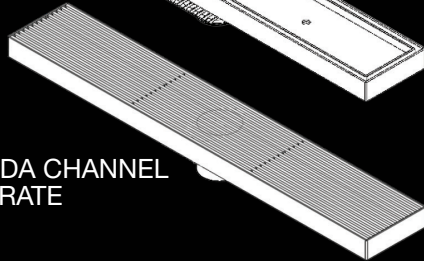

BERMUDA CHANNELS

DESCRIPTION	BERMUDA CHANNEL CODE	BERMUDA GRATE CODE	A	B	C	FINISH
300 x 50 mm	11901.12	11951.12	300.0	52.5	33.0	S/Steel
300 x 80 mm	11902.12	11952.12	300.0	75.0	56.0	S/Steel
600 x 50 mm	11911.12	11961.12	600.0	52.5	33.0	S/Steel
600 x 80 mm	11912.12	11962.12	600.0	75.0	56.0	S/Steel
900 x 50 mm	11921.12	11971.12	900.0	52.5	33.0	S/Steel
900 x 80 mm	11922.12	11972.12	900.0	75.0	56.0	S/Steel
1000 x 50 mm	11931.12	11981.12	1000.0	52.5	33.0	S/Steel
1000 x 80 mm	11932.12	11982.12	1000.0	75.0	56.0	S/Steel
1200 x 50 mm	11941.12	11991.12	1200.0	52.5	33.0	S/Steel
1200 x 80 mm	11942.12	11992.12	1200.0	75.0	56.0	S/Steel

Incorporates the Megaflex™ Leak Control Flange for superior waterproofing and flexibility of installation.
Innovative legs to stop the tray from rattling and to keep it centralised.

Available at all leading Bathroom and Plumbing Outlets

ART AUSTRALIA
PLUMBING & BATHROOMWARE

OUR
BRANDS
ARE:

ART PLUMBING PRODUCTS
Innovative Plumbing Fittings

BOUNTY BATHROOMWARE
Designer Bathroom Fittings

Find us on Facebook and Instagram
@bountybathroomware

NSW, Victoria & ACT

134 Gilba Road Girraween, NSW 2145
sales@artaust.com.au | www.artaust.com.au
Phone: 02 9636 2131 | Fax: 02 9636 2498

Queensland & NT

Unit 1, 10-12 Glasson Drive, Bethania QLD 4205
salesqld@artaust.com.au | www.artaust.com.au
Phone: 07 3805 6664 | Fax: 07 3805 6668