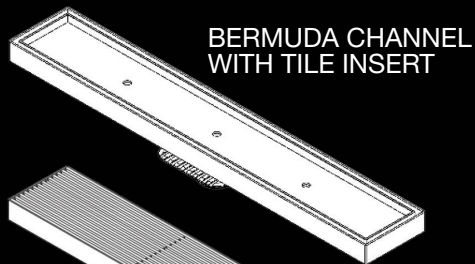

BERMUDA CHANNELS

BERMUDA CHANNEL WITH GRATE