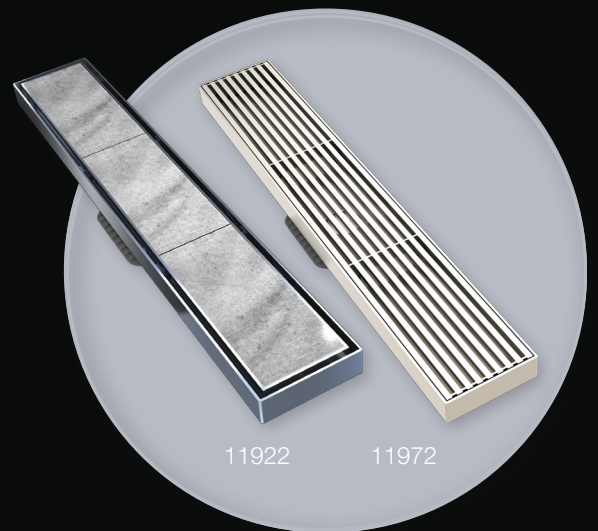

## BERMUDA CHANNELS

The Bounty Bermuda Channel Floor Grate range offers clean lines and superior durability that only 316 stainless steel can deliver. Incorporating our industry leading Megaflex™ leak control flange, it ensures a total solution for your project. Perfect installation is no longer impossible with the adjustability of height and tilt, while enabling positive engagement with your waterproof membrane for total peace of mind.

The Bounty Bermuda Channel Floor Grate can be made to any size your project requires, and also comes in standard lengths of 300mm, 600mm, 900mm and 1200mm at a width of 100mm.

11922

11972

REGISTERED DESIGN