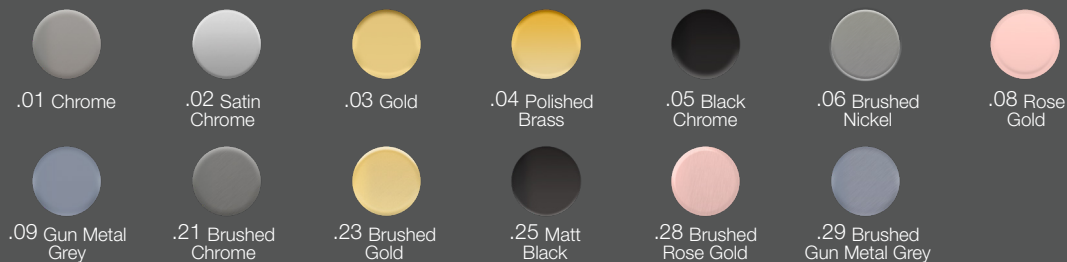

# BOTTLE TRAP

32/40mm

The Bounty Bathroomware Bottle Trap is designed to elegantly complement any bathroom. Simplistic in design while remaining highly functional and easy to install.

- ✓ Suits wall hung basins
- ✓ Produced in high quality brass
- ✓ Suits 32-40mm waste connection
- ✓ Watermark approved
- ✓ Standard Finishes: Chrome & Matt Black

## Available Finishes

Please note – the finishes shown above are only indicative of the actual product and should not be used for colour matching.

**ART AUSTRALIA**  
PLUMBING & BATHROOMWARE

**OUR BRANDS ARE:**