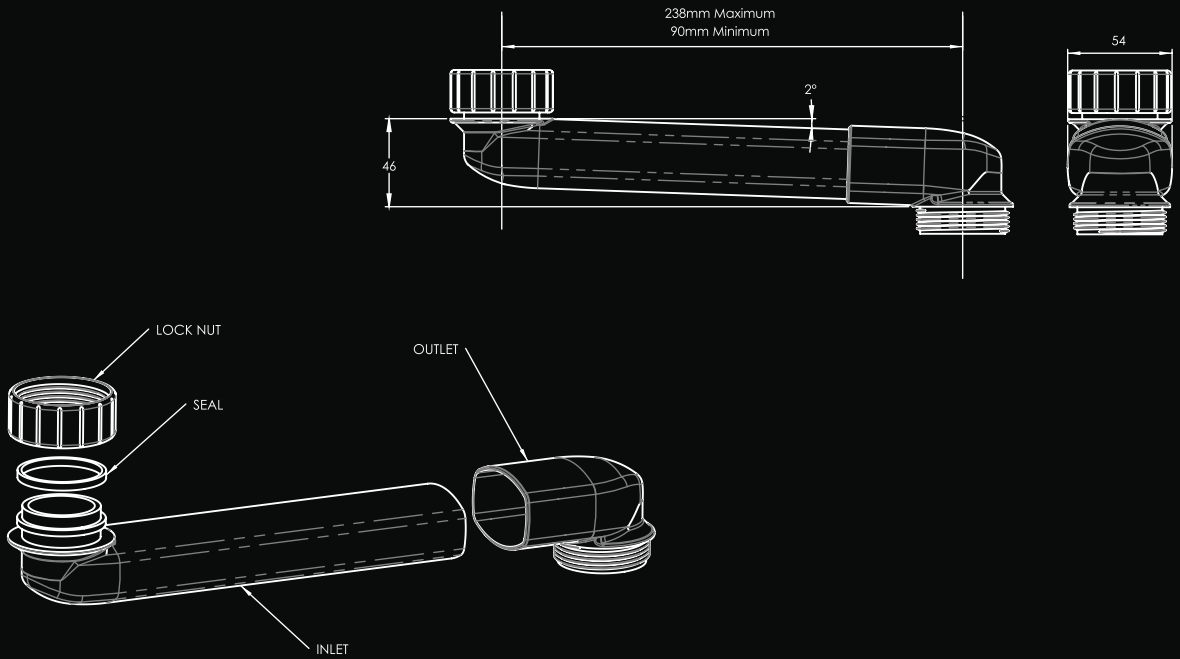

Vanity Space Saver 40mm

Available at all leading Bathroom and Plumbing Outlets

ART AUSTRALIA
PLUMBING & BATHROOMWARE

OUR
BRANDS
ARE:

ART PLUMBING PRODUCTS
Innovative Plumbing Fittings

BOUNTY BATHROOMWARE
Designer Bathroom Fittings

Find us on Facebook and Instagram
@bountybathroomware

NSW, Victoria & ACT

134 Gilba Road Girraween, NSW 2145
sales@artaust.com.au | www.artaust.com.au
Phone: 02 9636 2131 | Fax: 02 9636 2498

Queensland & NT

Unit 1, 10-12 Glasson Drive, Bethania QLD 4205
salesqld@artaust.com.au | www.artaust.com.au
Phone: 07 3805 6664 | Fax: 07 3805 6668