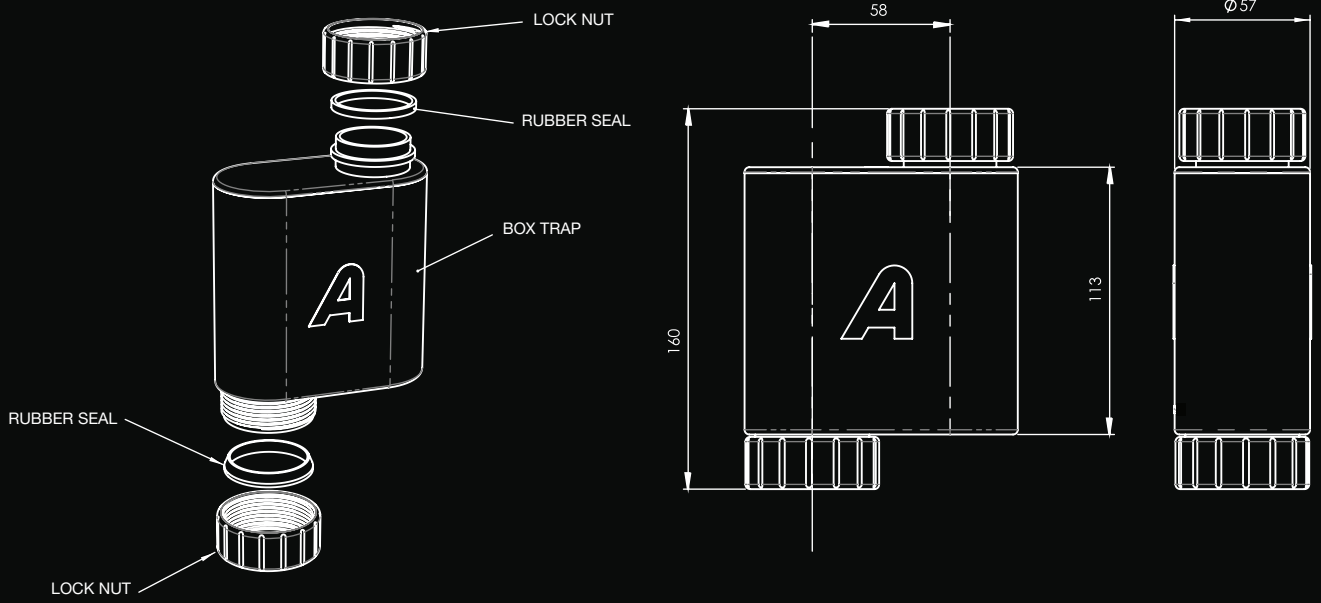

Box Trap 40mm