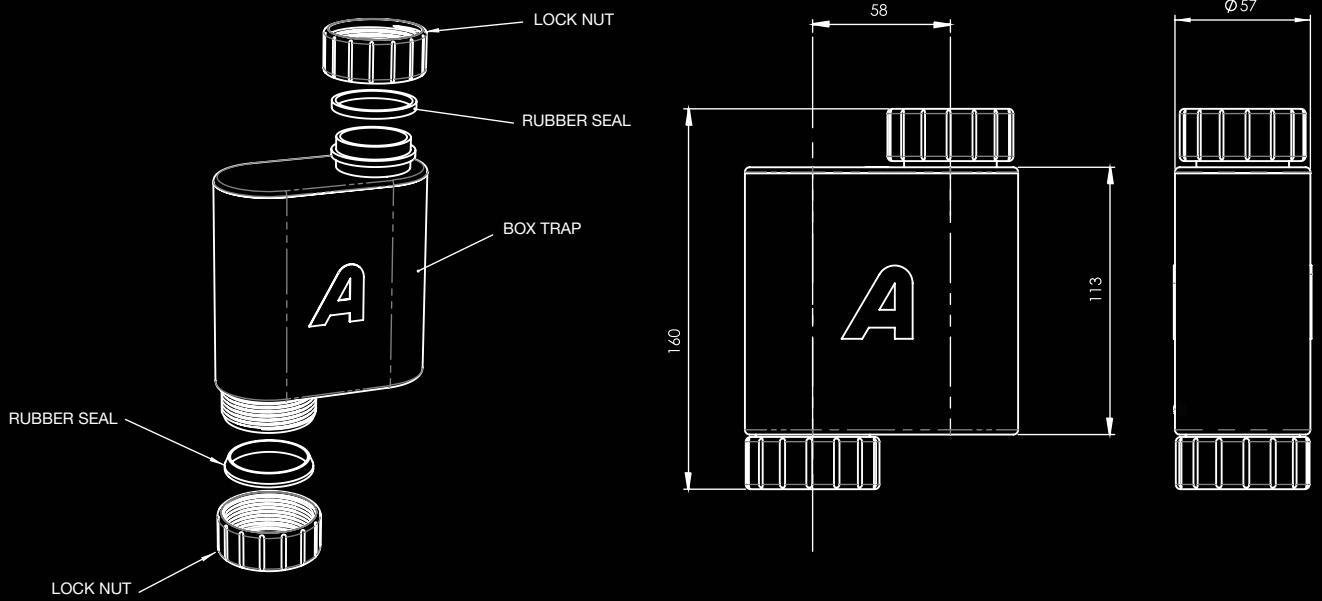

Box Trap 40mm