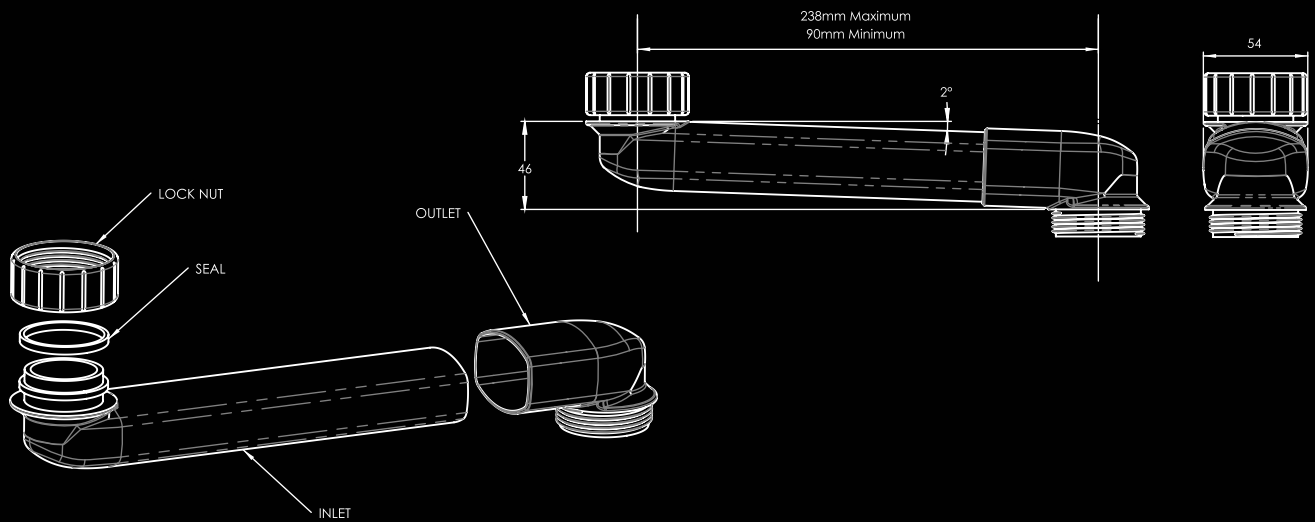

Vanity Space Saver 40mm