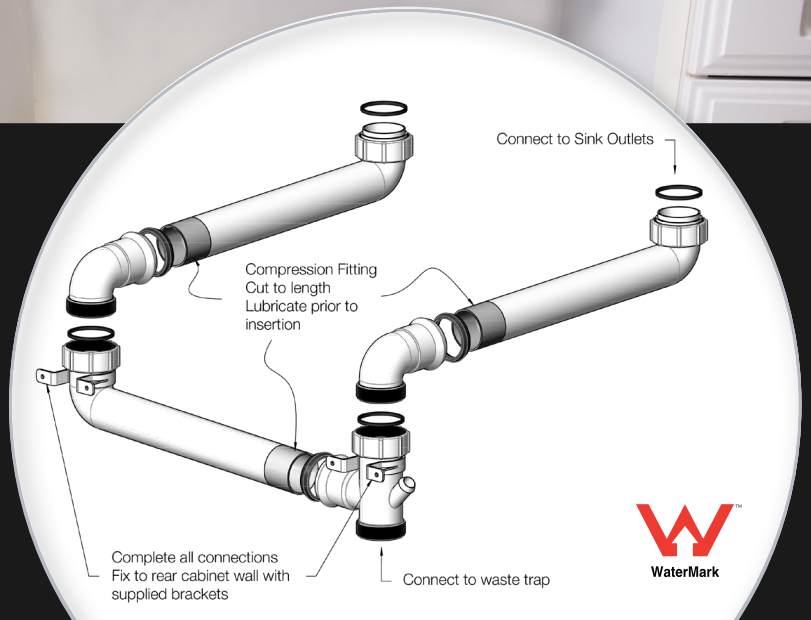

### KITCHEN SINK SPACE SAVER 50mm

- ✓ Innovative solution to a frustrating issue
- ✓ A clever design that gives back valuable space by moving drainage to rear wall of cabinetry
- ✓ Quick and easy to install
- ✓ Customizable leg lengths
- ✓ Watermark Approved
- ✓ Single version suitable for laundry tubs