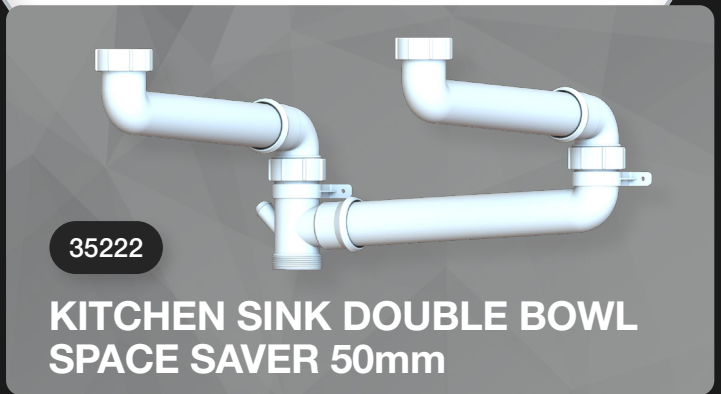

### KITCHEN SINK SPACE SAVER 50mm

- ✓ Innovative solution to a frustrating issue
- ✓ A clever design that gives back valuable space by moving drainage to rear wall of cabinetry
- ✓ Quick and easy to install
- ✓ Customizable leg lengths
- ✓ Watermark Approved
- ✓ Single version suitable for laundry tubs