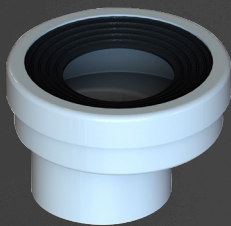

ART INTERNATIONAL

PLUMBING & BATHROOMWARE

31901
100mm Pan Collar
40mm Offset w/
Flexi Fin Connection

31902
100mm Extenda Pan
0-100mm Offset w/
Flexi Fin Connection

31903
100mm Pan Collar
Concentric w/ Solvent
Weld Connection

31904
100mm Pan Collar
20mm Offset w/ Solvent
Weld Connection

31905
100mm Pan Collar
Concentric w/ Flexi
Fin Connection

31906
100mm Pan Collar
20mm Offset w/
Flexi Fin Connection

PAN COLLARS TO GET YOU OUT OF THE S#&T

- ✓ Fully Watermark Approved
- ✓ Available In 0mm, 10mm, 20mm, 40mm & 0mm to 100mm Offsets
- ✓ Solvent Weld or Flexi Fin Connections
- ✓ Avoids major jack hammering of slabs and saves hours of installation hassles