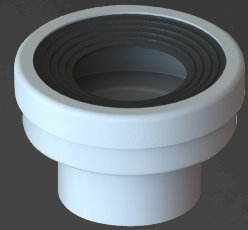

ART INTERNATIONAL

PLUMBING & BATHROOMWARE

31901
100mm Pan Collar
40mm Offset w/
Flexi Fin Connection

31902
100mm Extenda Pan
0-100mm Offset w/
Flexi Fin Connection

31903
100mm Pan Collar
Concentric w/ Solvent
Weld Connection

31904
100mm Pan Collar
20mm Offset w/ Solvent
Weld Connection

31905
100mm Pan Collar
Concentric w/ Flexi
Fin Connection

31906
100mm Pan Collar
20mm Offset w/
Flexi Fin Connection

PAN COLLARS TO GET YOU OUT OF THE S#&T

- ✓ Fully Watermark Approved
- ✓ Available In 0mm, 10mm, 20mm, 40mm & 0mm to 100mm Offsets
- ✓ Solvent Weld or Flexi Fin Connections
- ✓ Avoids major jack hammering of slabs and saves hours of installation hassles