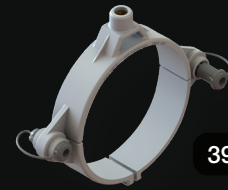

ART INTERNATIONAL

PLUMBING & BATHROOMWARE

PIPE BRACKETS

39721

SUBTERRANEAN ANTI SUBSIDENCE BRACKET 100mm DWV W/ SS STRAP

- ✓ Subterranean pipe clip ties drainage to the slab
- ✓ 65mm wide clip to spread load
- ✓ Quick fit clip pins offer fast & easy installation
- ✓ Stainless Steel strap – corrosion resistant

39711

RAPIDHANGER® 100mm DWV – M10 NUT

- ✓ Quick & easy to install
- ✓ Corrosion resistant bracket
- ✓ Suits 10mm threaded rod
- ✓ Features innovative “Rapid Fit” locking pins for fast and easy installation

39701

RAPIDHANGER® 100mm DWV – SS STRAP

- ✓ Quick & easy to install
- ✓ Stainless Steel strap - corrosion resistant
- ✓ Features innovative “Rapid Fit” locking pins for fast and easy installation

All materials used are UV stable