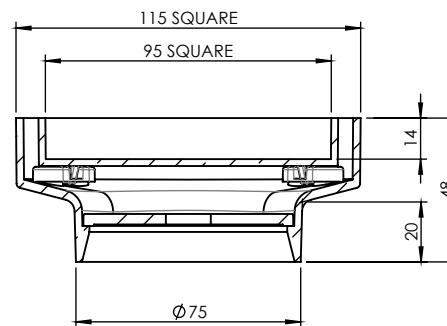

SQUARE BERMUDA STANDARD 115x115mm 80mm OUTLET

FLOOR WASTES

- ✓ Solid Brass Construction, Designer Tile insert Waste
- ✓ Protective cover for Installation, Sound Dampeners as standard
- ✓ Optional Puddle Flange adapter 32225

32225

CODE	OUTLET SIZE	FINISH	CTN QTY
11102.01	80mm	Chrome	20

Available Finishes

.01 Chrome

.02 Satin Chrome

.03 Gold

.04 Polished Brass

.05 Black Chrome