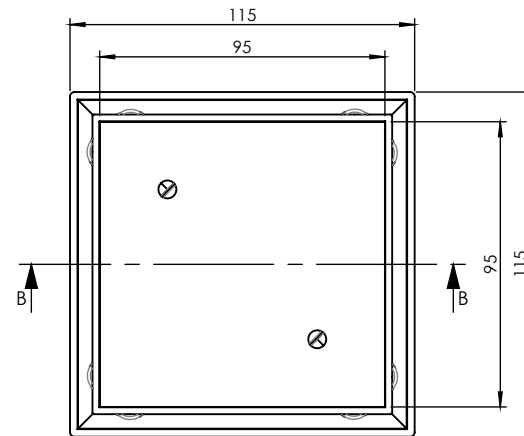

SQUARE BERMUDA STANDARD 115x115mm 80mm OUTLET

FLOOR WASTES

- ✓ Solid Brass Construction, Designer Tile insert Waste
- ✓ Protective cover for Installation, Sound Dampeners as standard
- ✓ Optional Puddle Flange adapter 32225

32225

CODE	OUTLET SIZE	FINISH	CTN QTY
11102.01	80mm	Chrome	20

Available Finishes

.01 Chrome

.02 Satin Chrome

.03 Gold

.04 Polished Brass

.05 Black Chrome