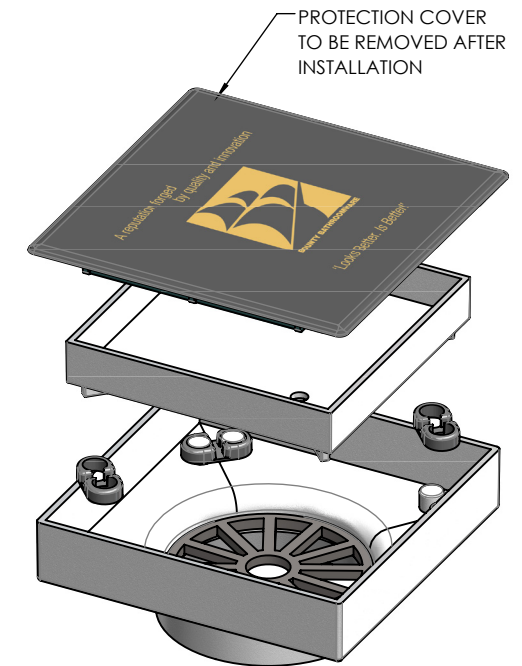

SQUARE BERMUDA STANDARD 115x115mm 80mm OUTLET

FLOOR WASTES

- ✓ Solid Brass Construction, Designer Tile insert Waste
- ✓ Protective cover for Installation, Sound Dampeners as standard
- ✓ Optional Puddle Flange adapter 32225

32225

CODE	OUTLET SIZE	FINISH	CTN QTY
11102.01	80mm	Chrome	20

Available Finishes

.01 Chrome

.02 Satin Chrome

.03 Gold

.04 Polished Brass

.05 Black Chrome