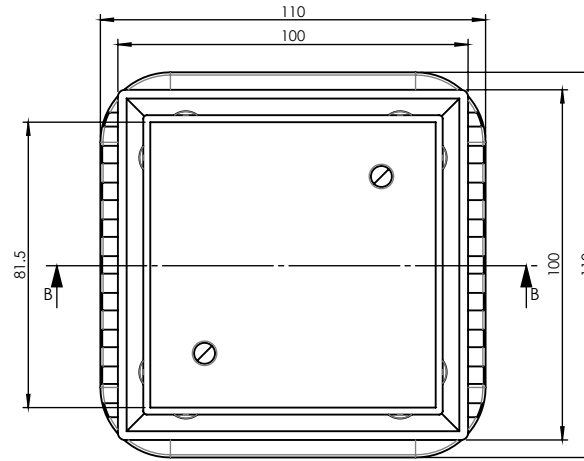

SQUARE BERMUDA MEGAFLEX™ 100x100mm 50mm OUTLET

FLOOR WASTES

- ✓ Solid brass construction
- ✓ With ABS megaflex™ base
- ✓ Protective cover for Installation, Sound Dampeners as standard
- ✓ Stainless steel strainer included

CODE	OUTLET SIZE	FINISH	CTN QTY
11205.01	50mm	Chrome	20

Available Finishes

Note: .04 Polished Brass (Raw/Living Finish)