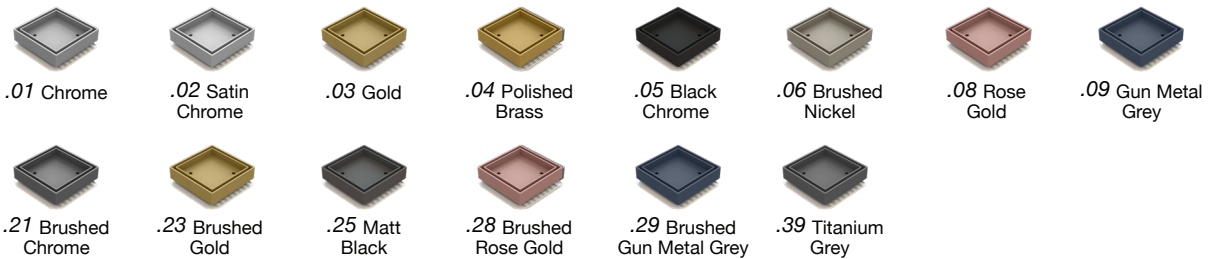

SQUARE BERMUDA MEGAFLEX™ 100x100mm 50mm OUTLET

FLOOR WASTES

- ✓ Solid brass construction
- ✓ With ABS megaflex™ base
- ✓ Protective cover for Installation, Sound Dampeners as standard
- ✓ Stainless steel strainer included

CODE	OUTLET SIZE	FINISH	CTN QTY
11205.01	50mm	Chrome	20

Available Finishes

Note: .04 Polished Brass (Raw/Living Finish)