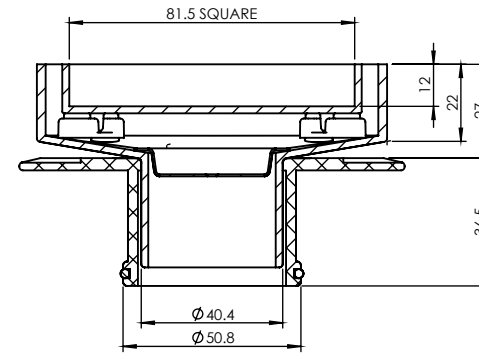

SQUARE BERMUDA MEGAFLEX™ 100x100mm 50mm OUTLET

FLOOR WASTES

- ✓ Solid brass construction
- ✓ With ABS megaflex™ base
- ✓ Protective cover for Installation, Sound Dampeners as standard
- ✓ Stainless steel strainer included

CODE	OUTLET SIZE	FINISH	CTN QTY
11205.01	50mm	Chrome	20

Available Finishes

Note: .04 Polished Brass (Raw/Living Finish)