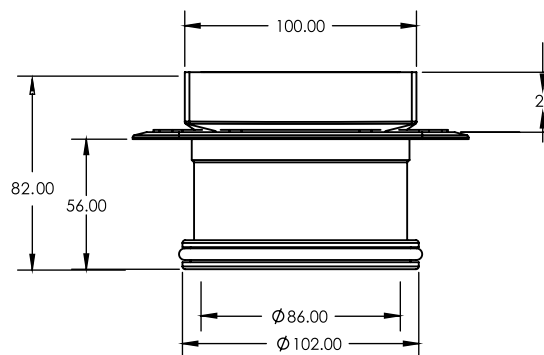

SQUARE BERMUDA LOWLINE MEGAFLEX™ 100x100mm 100mm OUTLET

FLOOR WASTES

- ✓ Lower profile
- ✓ Solid brass construction
- ✓ With ABS megaflex™ base

CODE	OUTLET SIZE	FINISH	CTN QTY
11213.01	100mm	Chrome	20

Available Finishes

Note: .04 Polished Brass (Raw/Living Finish)