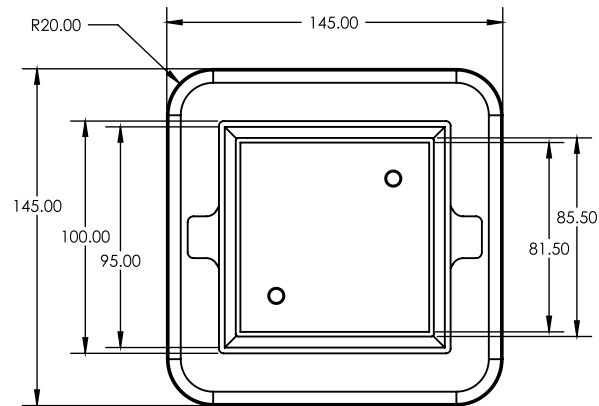

SQUARE BERMUDA LOWLINE MEGAFLEX™ 100x100mm 100mm OUTLET

FLOOR WASTES

- ✓ Lower profile
- ✓ Solid brass construction
- ✓ With ABS megaflex™ base

CODE	OUTLET SIZE	FINISH	CTN QTY
11213.01	100mm	Chrome	20

Available Finishes