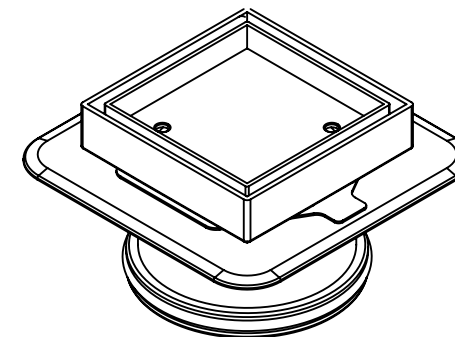

SQUARE BERMUDA LOWLINE MEGAFLEX™ 100x100mm 100mm OUTLET

FLOOR WASTES

- ✓ Lower profile
- ✓ Solid brass construction
- ✓ With ABS megaflex™ base

CODE	OUTLET SIZE	FINISH	CTN QTY
11213.01	100mm	Chrome	20

Available Finishes