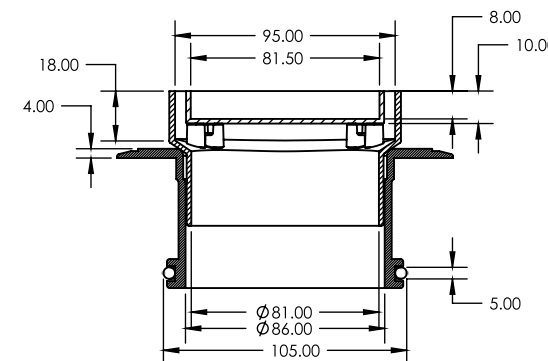

SQUARE BERMUDA LOWLINE MEGAFLEX™ 100x100mm 100mm OUTLET

FLOOR WASTES

- ✓ Lower profile
- ✓ Solid brass construction
- ✓ With ABS megaflex™ base

CODE	OUTLET SIZE	FINISH	CTN QTY
11213.01	100mm	Chrome	20

Available Finishes