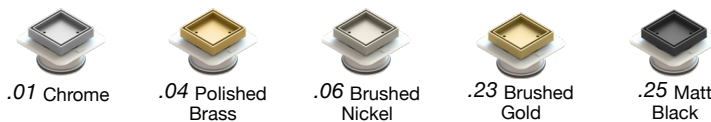

SQUARE BERMUDA LOWLINE MEGAFLEX™ 100x100mm 100mm OUTLET

FLOOR WASTES

- ✓ Lower profile
- ✓ Solid brass construction
- ✓ With ABS megaflex™ base

CODE	OUTLET SIZE	FINISH	CTN QTY
11213.01	100mm	Chrome	20

Available Finishes

Note: .04 Polished Brass (Raw/Living Finish)