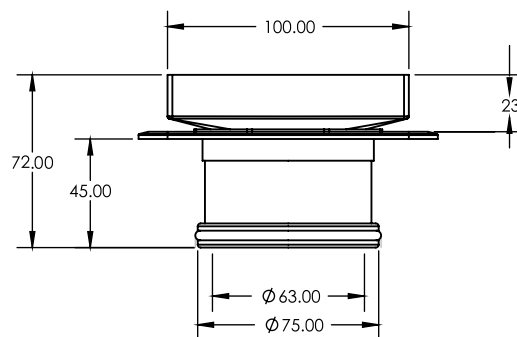

SQUARE BERMUDA LOWLINE MEGAFLEX™ 100x100mm 80mm OUTLET

FLOOR WASTES

- ✓ Lower profile
- ✓ Solid brass construction
- ✓ With ABS megaflex™ base

CODE	OUTLET SIZE	FINISH	CTN QTY
11214.01	80mm	Chrome	20

Available Finishes