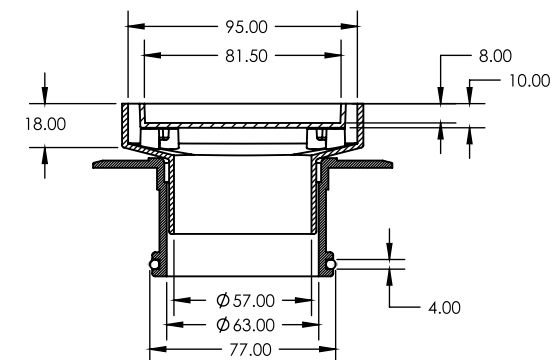

SQUARE BERMUDA LOWLINE MEGAFLEX™ 100x100mm 80mm OUTLET

FLOOR WASTES

- ✓ Lower profile
- ✓ Solid brass construction
- ✓ With ABS megaflex™ base

CODE	OUTLET SIZE	FINISH	CTN QTY
11214.01	80mm	Chrome	20

Available Finishes