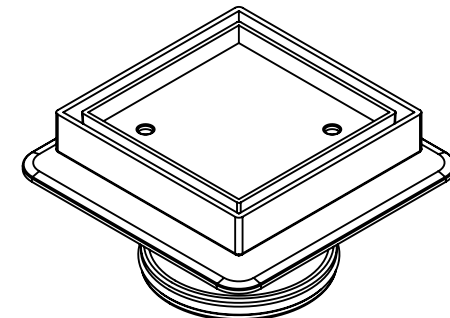

SQUARE BERMUDA LOWLINE MEGAFLEX™ 100x100mm 80mm OUTLET

FLOOR WASTES

- ✓ Lower profile
- ✓ Solid brass construction
- ✓ With ABS megaflex™ base

CODE	OUTLET SIZE	FINISH	CTN QTY
11214.01	80mm	Chrome	20

Available Finishes