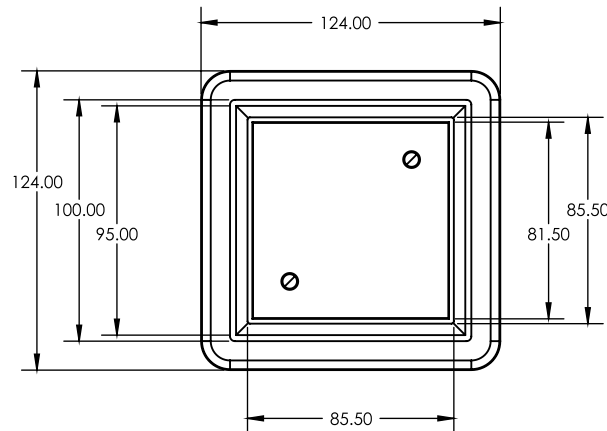

SQUARE BERMUDA LOWLINE MEGAFLEX™ 100x100mm 80mm OUTLET

FLOOR WASTES

- ✓ Lower profile
- ✓ Solid brass construction
- ✓ With ABS megaflex™ base

CODE	OUTLET SIZE	FINISH	CTN QTY
11214.01	80mm	Chrome	20

Available Finishes