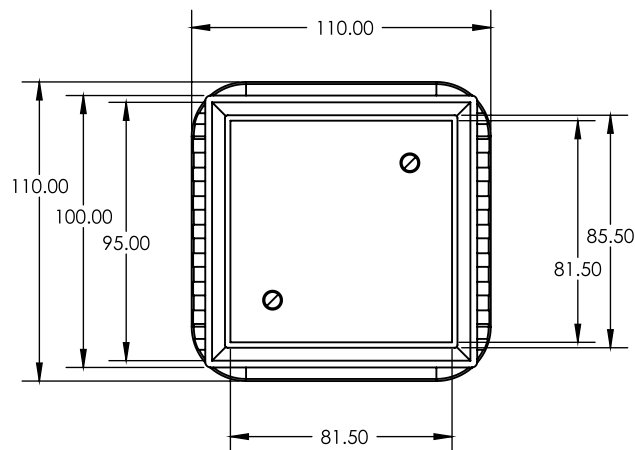

SQUARE BERMUDA LOWLINE MEGAFLEX™ 100x100mm 50mm OUTLET

FLOOR WASTES

- ✓ Lower profile
- ✓ Solid brass construction
- ✓ With ABS megaflex™ base

CODE	OUTLET SIZE	FINISH	CTN QTY
11215.01	50mm	Chrome	20

Available Finishes