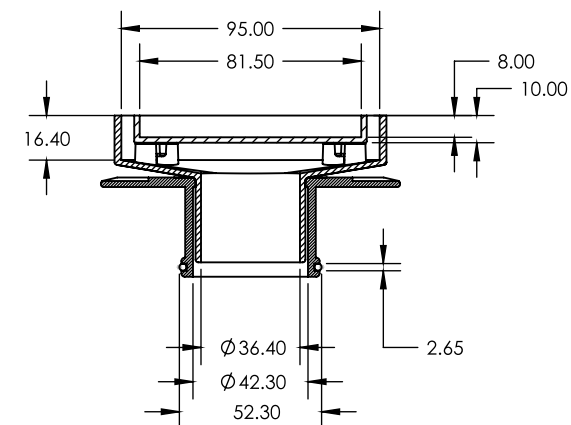

SQUARE BERMUDA LOWLINE MEGAFLEX™ 100x100mm 50mm OUTLET

FLOOR WASTES

- ✓ Lower profile
- ✓ Solid brass construction
- ✓ With ABS megaflex™ base

CODE	OUTLET SIZE	FINISH	CTN QTY
11215.01	50mm	Chrome	20

Available Finishes