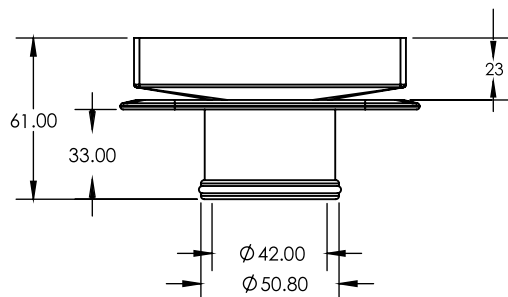

SQUARE BERMUDA LOWLINE MEGAFLEX™ 100x100mm 50mm OUTLET

FLOOR WASTES

- ✓ Lower profile
- ✓ Solid brass construction
- ✓ With ABS megaflex™ base

CODE	OUTLET SIZE	FINISH	CTN QTY
11215.01	50mm	Chrome	20

Available Finishes