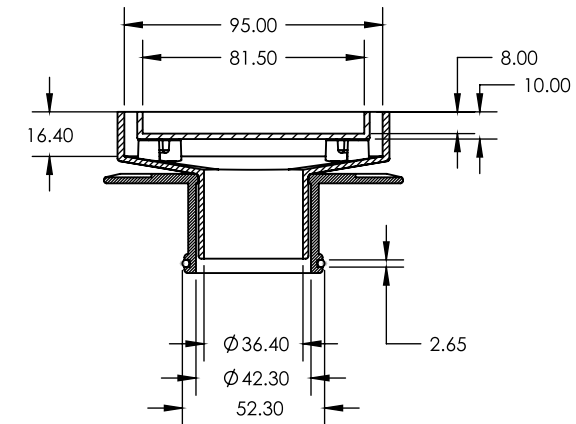

**SQUARE BERMUDA
LOWLINE MEGAFLEX™
100x100mm
50mm OUTLET**
FLOOR WASTES

- ✓ Lower profile
- ✓ Solid brass construction
- ✓ With ABS megaflex™ base

CODE	OUTLET SIZE	FINISH	CTN QTY
11215.01	50mm	Chrome	20