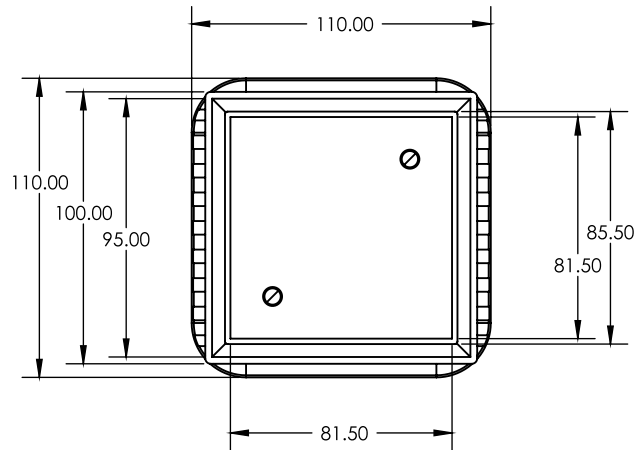

**SQUARE BERMUDA
LOWLINE MEGAFLEX™
100x100mm
50mm OUTLET**
FLOOR WASTES

- ✓ Lower profile
- ✓ Solid brass construction
- ✓ With ABS megaflex™ base

CODE	OUTLET SIZE	FINISH	CTN QTY
11215.01	50mm	Chrome	20