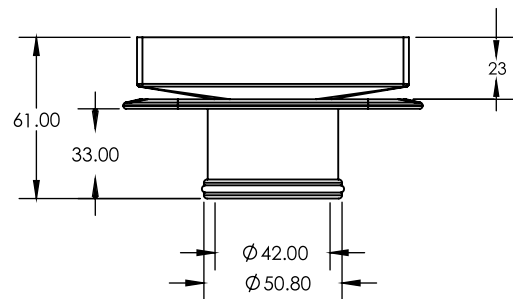

**SQUARE BERMUDA
LOWLINE MEGAFLEX™
100x100mm
50mm OUTLET**
FLOOR WASTES

- ✓ Lower profile
- ✓ Solid brass construction
- ✓ With ABS megaflex™ base

CODE	OUTLET SIZE	FINISH	CTN QTY
11215.01	50mm	Chrome	20