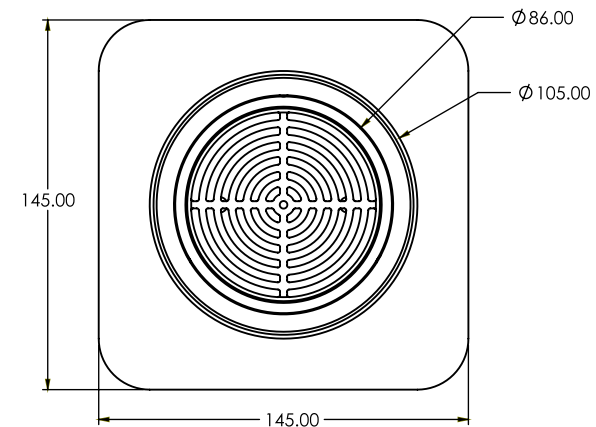

ROUND BERMUDA MEGAFLEX™ 115mm WITH 100mm OUTLET

FLOOR WASTES

- ✓ Solid brass construction
- ✓ With ABS megaflex™ base

CODE	OUTLET SIZE	FINISH	CTN QTY
11351.01	100mm	Chrome	20

Available Finishes

.01 Chrome

.04 Polished Brass