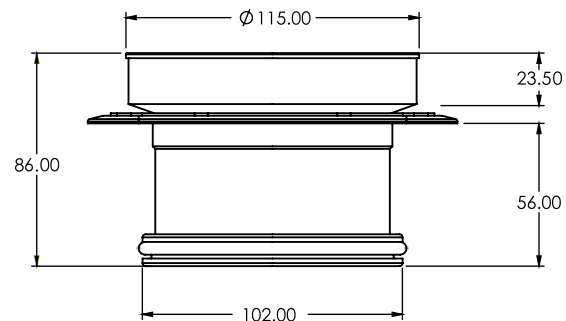

ROUND BERMUDA MEGAFLEX™ 115mm WITH 100mm OUTLET

FLOOR WASTES

- ✓ Solid brass construction
- ✓ With ABS megaflex™ base

CODE	OUTLET SIZE	FINISH	CTN QTY
11351.01	100mm	Chrome	20

Available Finishes

.01 Chrome

.04 Polished Brass