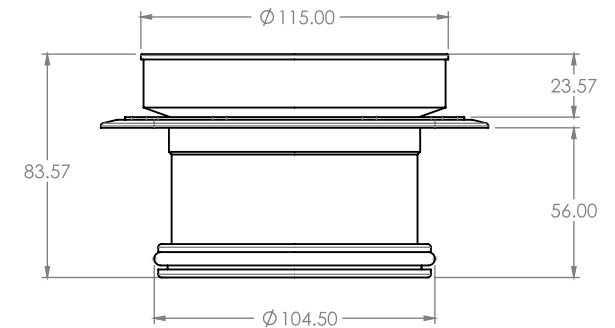

# ROUND BERMUDA MEGAFLEX™ 115mm WITH 100mm OUTLET

FLOOR WASTES

- ✓ Solid brass construction
- ✓ With ABS megaflex™ base

CODE	OUTLET SIZE	FINISH	CTN QTY
11351.01	100mm	Chrome	20