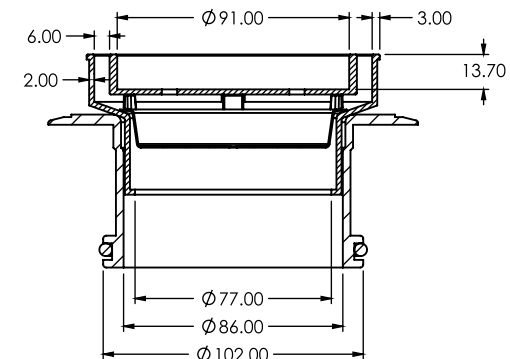

ROUND BERMUDA MEGAFLEX™ 115mm WITH 100mm OUTLET

FLOOR WASTES

- ✓ Solid brass construction
- ✓ With ABS megaflex™ base

CODE	OUTLET SIZE	FINISH	CTN QTY
11351.01	100mm	Chrome	20

Available Finishes

.01 Chrome

.04 Polished Brass