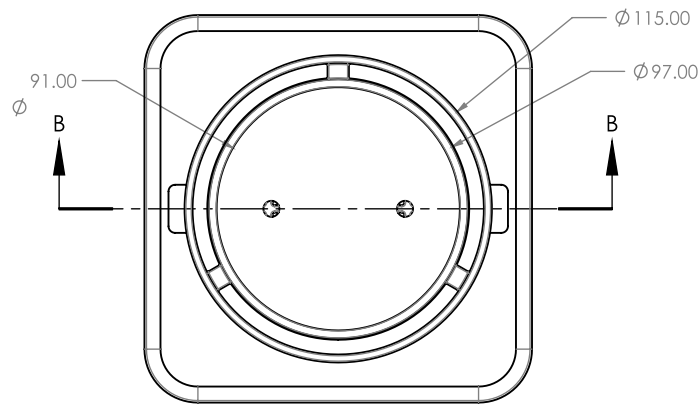

# ROUND BERMUDA MEGAFLEX™ 115mm WITH 100mm OUTLET

FLOOR WASTES

- ✓ Solid brass construction
- ✓ With ABS megaflex™ base

CODE	OUTLET SIZE	FINISH	CTN QTY
11351.01	100mm	Chrome	20