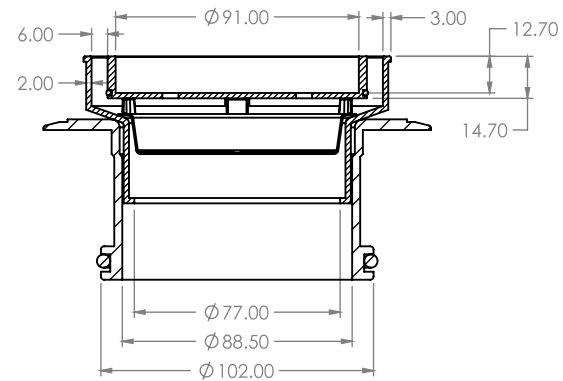

# ROUND BERMUDA MEGAFLEX™ 115mm WITH 100mm OUTLET

FLOOR WASTES

- ✓ Solid brass construction
- ✓ With ABS megaflex™ base

CODE	OUTLET SIZE	FINISH	CTN QTY
11351.01	100mm	Chrome	20