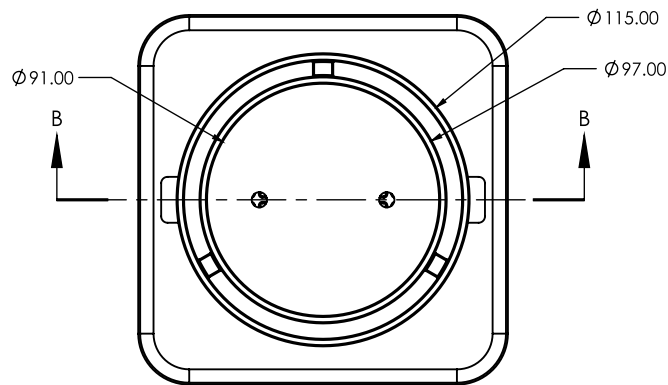

ROUND BERMUDA MEGAFLEX™ 115mm WITH 100mm OUTLET

FLOOR WASTES

- ✓ Solid brass construction
- ✓ With ABS megaflex™ base

CODE	OUTLET SIZE	FINISH	CTN QTY
11351.01	100mm	Chrome	20

Available Finishes

.01 Chrome

.04 Polished Brass