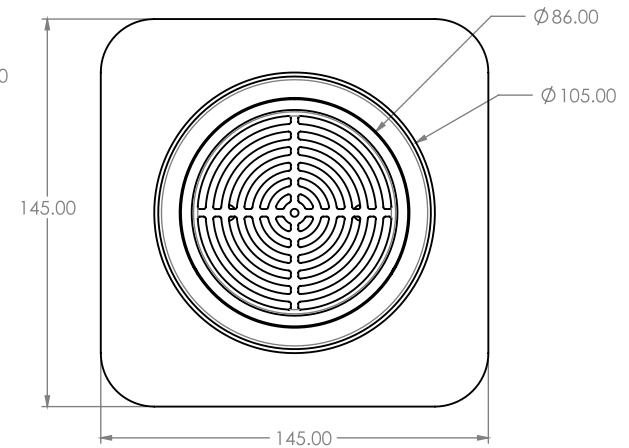

# ROUND BERMUDA MEGAFLEX™ 115mm WITH 100mm OUTLET

FLOOR WASTES

- ✓ Solid brass construction
- ✓ With ABS megaflex™ base

CODE	OUTLET SIZE	FINISH	CTN QTY
11351.01	100mm	Chrome	20