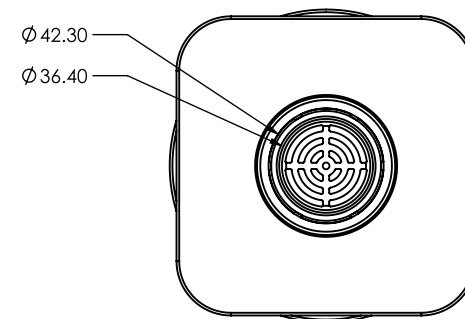

# ROUND BERMUDA MEGAFLEX™ 115mm WITH 50mm OUTLET

FLOOR WASTES

- ✓ Solid brass construction
- ✓ With ABS megaflex™ base

CODE	OUTLET SIZE	FINISH	CTN QTY
11353.01	50mm	Chrome	20