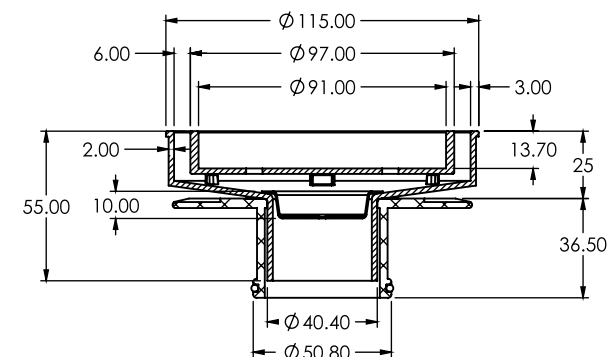

# ROUND BERMUDA MEGAFLEX™ 115mm WITH 50mm OUTLET

FLOOR WASTES

- ✓ Solid brass construction
- ✓ With ABS megaflex™ base

CODE	OUTLET SIZE	FINISH	CTN QTY
11353.01	50mm	Chrome	20