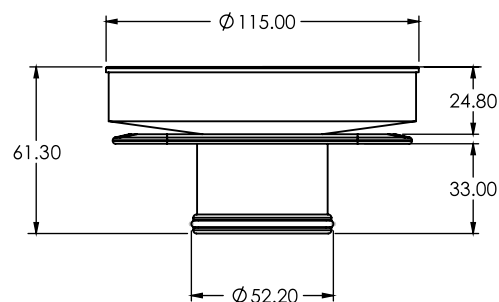

# ROUND BERMUDA MEGAFLEX™ 115mm WITH 50mm OUTLET

FLOOR WASTES

- ✓ Solid brass construction
- ✓ With ABS megaflex™ base

CODE	OUTLET SIZE	FINISH	CTN QTY
11353.01	50mm	Chrome	20