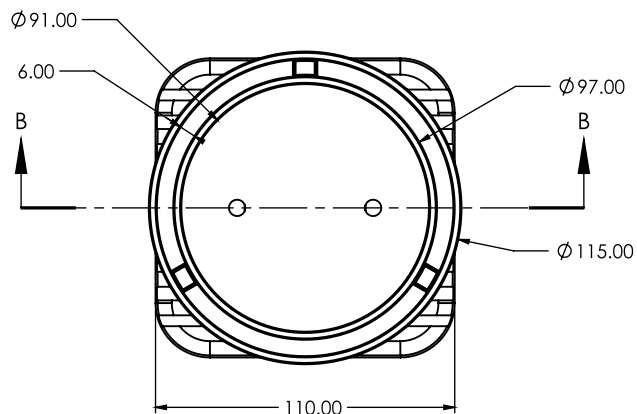

# ROUND BERMUDA MEGAFLEX™ 115mm WITH 50mm OUTLET

FLOOR WASTES

- ✓ Solid brass construction
- ✓ With ABS megaflex™ base

CODE	OUTLET SIZE	FINISH	CTN QTY
11353.01	50mm	Chrome	20