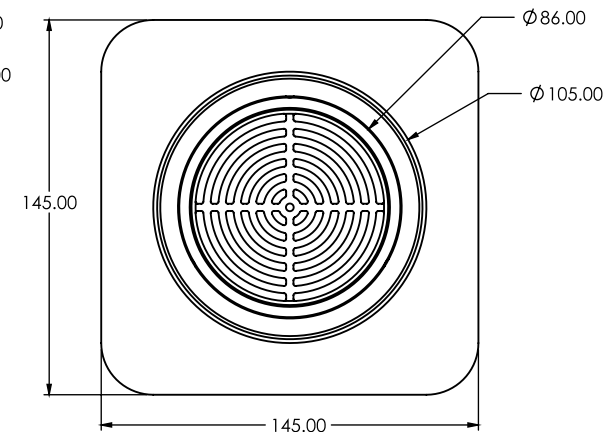

# ROUND BERMUDA MEGAFLEX™ FLIPPER 115mm WITH 100mm OUTLET

FLOOR WASTES

- ✓ Solid brass construction
- ✓ With ABS megaflex™ base
- ✓ Flippable insert to be decorative or tile insert

CODE	OUTLET SIZE	FINISH	CTN QTY
11501.01	100mm	Chrome	20