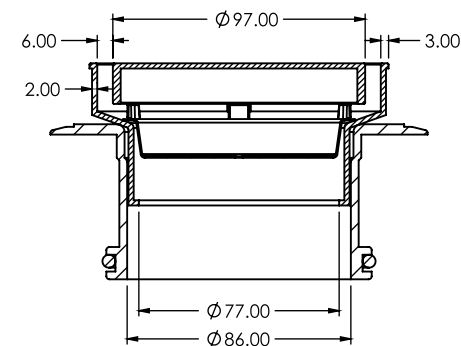

# ROUND BERMUDA MEGAFLEX™ FLIPPER 115mm WITH 100mm OUTLET

FLOOR WASTES

- ✓ Solid brass construction
- ✓ With ABS megaflex™ base
- ✓ Flippable insert to be decorative or tile insert

CODE	OUTLET SIZE	FINISH	CTN QTY
11501.01	100mm	Chrome	20