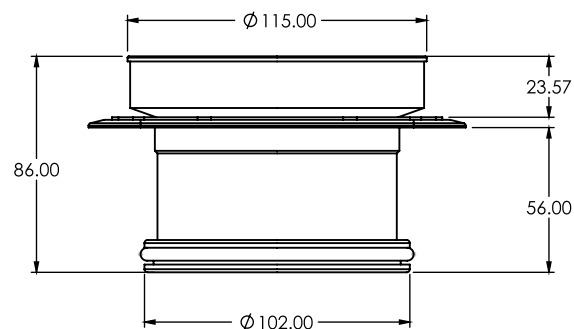

# ROUND BERMUDA MEGAFLEX™ FLIPPER 115mm WITH 100mm OUTLET

FLOOR WASTES

- ✓ Solid brass construction
- ✓ With ABS megaflex™ base
- ✓ Flippable insert to be decorative or tile insert

CODE	OUTLET SIZE	FINISH	CTN QTY
11501.01	100mm	Chrome	20