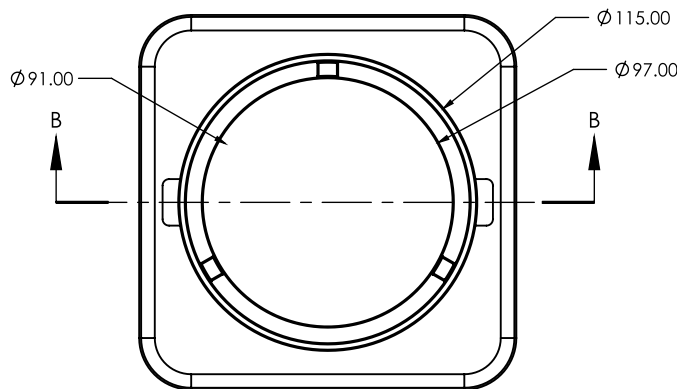

# ROUND BERMUDA MEGAFLEX™ FLIPPER 115mm WITH 100mm OUTLET

FLOOR WASTES

- ✓ Solid brass construction
- ✓ With ABS megaflex™ base
- ✓ Flippable insert to be decorative or tile insert

CODE	OUTLET SIZE	FINISH	CTN QTY
11501.01	100mm	Chrome	20