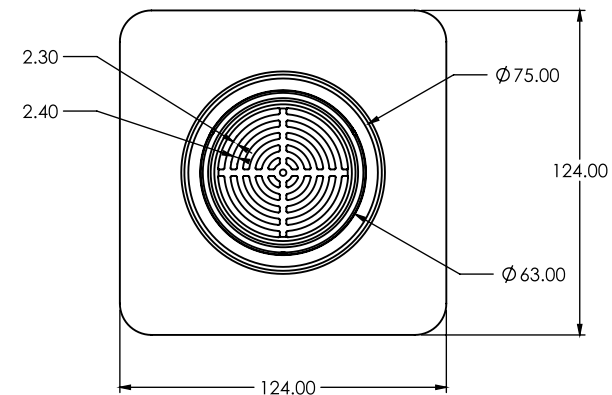

ROUND BERMUDA MEGAFLEX™ FLIPPER 115mm WITH 80mm OUTLET

FLOOR WASTES

- ✓ Solid brass construction
- ✓ With ABS megaflex™ base
- ✓ Flippable insert to be decorative or tile insert

CODE	OUTLET SIZE	FINISH	CTN QTY
11502.01	80mm	Chrome	20