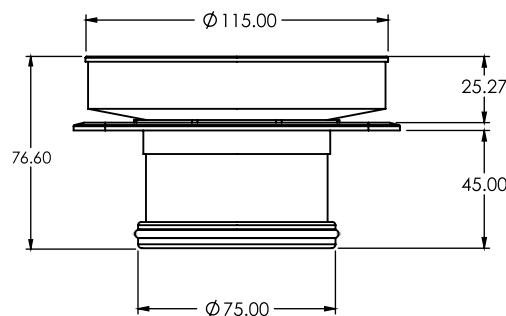

ROUND BERMUDA MEGAFLEX™ FLIPPER 115mm WITH 80mm OUTLET

FLOOR WASTES

- ✓ Solid brass construction
- ✓ With ABS megaflex™ base
- ✓ Flippable insert to be decorative or tile insert

CODE	OUTLET SIZE	FINISH	CTN QTY
11502.01	80mm	Chrome	20