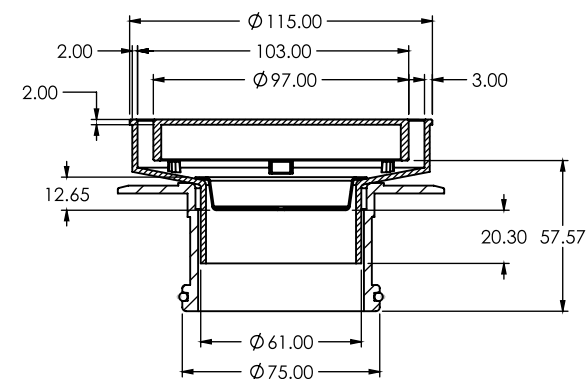

ROUND BERMUDA MEGAFLEX™ FLIPPER 115mm WITH 80mm OUTLET

FLOOR WASTES

- ✓ Solid brass construction
- ✓ With ABS megaflex™ base
- ✓ Flippable insert to be decorative or tile insert

CODE	OUTLET SIZE	FINISH	CTN QTY
11502.01	80mm	Chrome	20