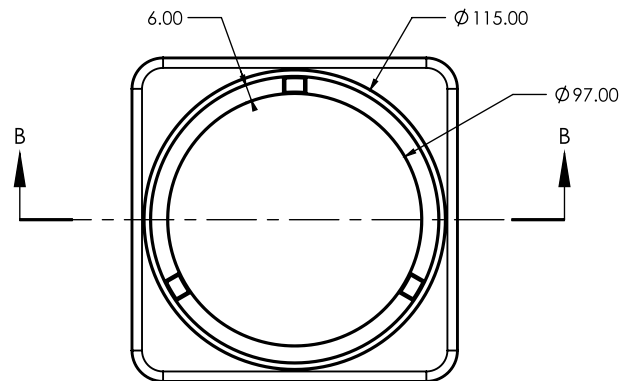

ROUND BERMUDA MEGAFLEX™ FLIPPER 115mm WITH 80mm OUTLET

FLOOR WASTES

- ✓ Solid brass construction
- ✓ With ABS megaflex™ base
- ✓ Flippable insert to be decorative or tile insert

CODE	OUTLET SIZE	FINISH	CTN QTY
11502.01	80mm	Chrome	20