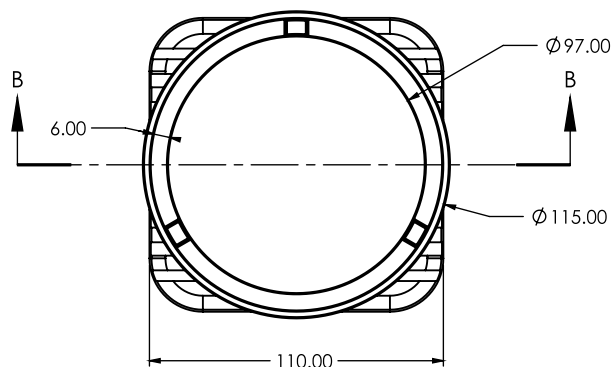

ROUND BERMUDA MEGAFLEX™ FLIPPER 115mm WITH 50mm OUTLET

FLOOR WASTES

- ✓ Solid brass construction
- ✓ With ABS megaflex™ base
- ✓ Flippable insert to be decorative or tile insert

CODE	OUTLET SIZE	FINISH	CTN QTY
11503.01	50mm	Chrome	20