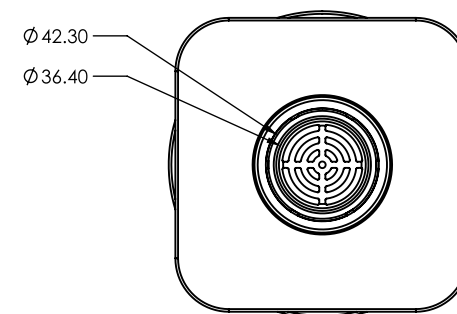

ROUND BERMUDA MEGAFLEX™ FLIPPER 115mm WITH 50mm OUTLET

FLOOR WASTES

- ✓ Solid brass construction
- ✓ With ABS megaflex™ base
- ✓ Flippable insert to be decorative or tile insert

CODE	OUTLET SIZE	FINISH	CTN QTY
11503.01	50mm	Chrome	20