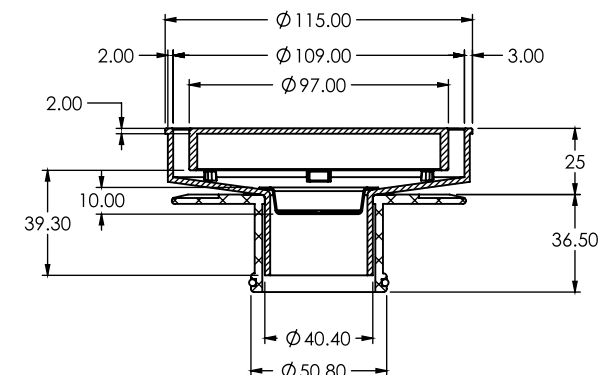

ROUND BERMUDA MEGAFLEX™ FLIPPER 115mm WITH 50mm OUTLET

FLOOR WASTES

- ✓ Solid brass construction
- ✓ With ABS megaflex™ base
- ✓ Flippable insert to be decorative or tile insert

CODE	OUTLET SIZE	FINISH	CTN QTY
11503.01	50mm	Chrome	20