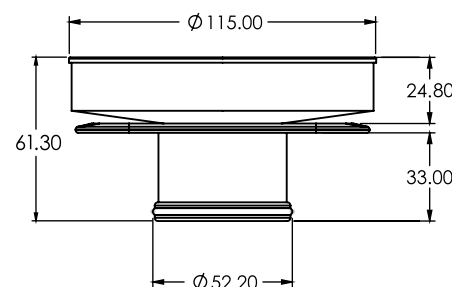

ROUND BERMUDA MEGAFLEX™ FLIPPER 115mm WITH 50mm OUTLET

FLOOR WASTES

- ✓ Solid brass construction
- ✓ With ABS megaflex™ base
- ✓ Flippable insert to be decorative or tile insert

CODE	OUTLET SIZE	FINISH	CTN QTY
11503.01	50mm	Chrome	20