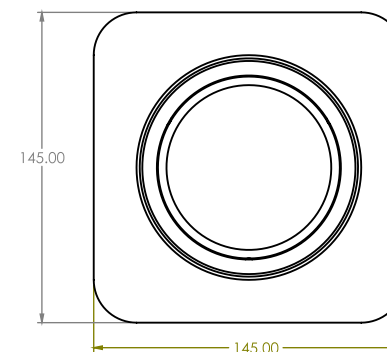

ROUND ON SQUARE BERMUDA FLIPPER MEGAFLEX™ WITH 100mm OUTLET

FLOOR WASTES

- ✓ Solid brass construction
- ✓ With ABS megaflex™ base
- ✓ Flippable insert to be decorative or tile insert

CODE	OUTLET SIZE	FINISH	CTN QTY
11511.01	100mm	Chrome	20