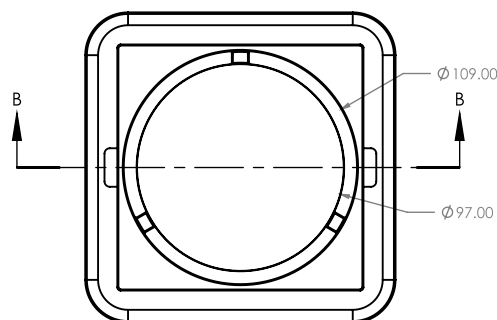

ROUND ON SQUARE BERMUDA FLIPPER MEGAFLEX™ WITH 100mm OUTLET

FLOOR WASTES

- ✓ Solid brass construction
- ✓ With ABS megaflex™ base
- ✓ Flippable insert to be decorative or tile insert

CODE	OUTLET SIZE	FINISH	CTN QTY
11511.01	100mm	Chrome	20