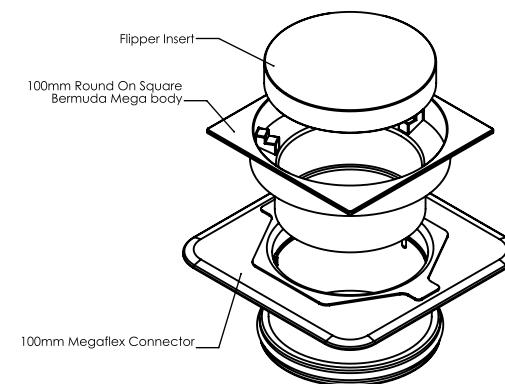

ROUND ON SQUARE BERMUDA FLIPPER MEGAFLEX™ WITH 100mm OUTLET

FLOOR WASTES

- ✓ Solid brass construction
- ✓ With ABS megaflex™ base
- ✓ Flippable insert to be decorative or tile insert

CODE	OUTLET SIZE	FINISH	CTN QTY
11511.01	100mm	Chrome	20