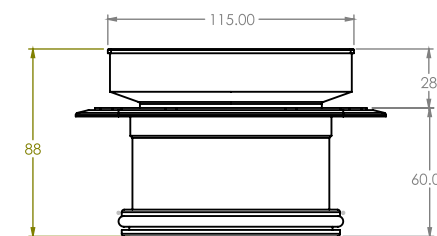

ROUND ON SQUARE BERMUDA FLIPPER MEGAFLEX™ WITH 100mm OUTLET

FLOOR WASTES

- ✓ Solid brass construction
- ✓ With ABS megaflex™ base
- ✓ Flippable insert to be decorative or tile insert

CODE	OUTLET SIZE	FINISH	CTN QTY
11511.01	100mm	Chrome	20