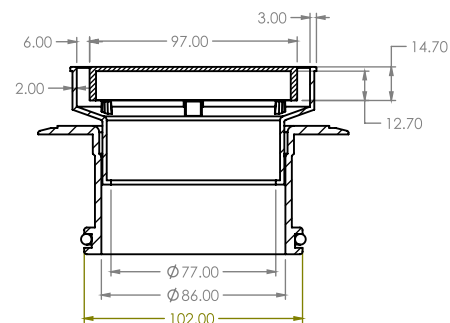

ROUND ON SQUARE BERMUDA FLIPPER MEGAFLEX™ WITH 100mm OUTLET

FLOOR WASTES

- ✓ Solid brass construction
- ✓ With ABS megaflex™ base
- ✓ Flippable insert to be decorative or tile insert

CODE	OUTLET SIZE	FINISH	CTN QTY
11511.01	100mm	Chrome	20