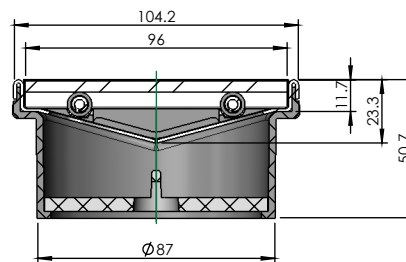

LONG AS YOU LIKE CHANNEL KIT WITH BAR GRATE (LAYL)

316 STAINLESS STEEL

- ✓ Channel - 316 Marine Grade Stainless Steel
- ✓ Outlet size - suits 100mm
- ✓ Brushed Stainless Steel
- ✓ 80mm and 50mm Outlet options available
- ✓ Fully DIY customizable length and outlet position

CODE	DESCRIPTION	FINISH	CTN QTY
13901.12	1200mm SS316 LAYL Kit with Bar Grate	Brushed SS	4

13993

13994

KIT CONTAINS:

- 1 LONG GRATE ASSEMBLED (PN: 100195) (CONTAINS 100 "T" BARS, 198 BUSHES, 2 SS316 THREADED RODS M6 APPROX 1200mm EACH, 2 M6 THIN NUTS SS316)
- 1 CHANNEL 1205mm (PN: 100193)
- 1 PLASTIC OUTLET (PN: 100188)
- 1 PLASTIC STRAINER (PN: 100197)
- 2 END COVERS (PN: 100190)
- 4 END CAPS (SOLF PVC)
- 1 DEBURRING TOOL
- 4 SS POP RIVETS and 4 SS WASHERS
- PACKAGING AS DRAWING 100199