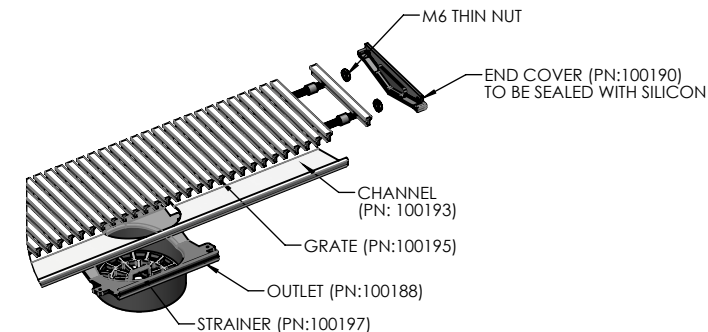

LONG AS YOU LIKE CHANNEL KIT WITH BAR GRATE (LAYL)

316 STAINLESS STEEL

- ✓ Channel - 316 Marine Grade Stainless Steel
- ✓ Outlet size - suits 100mm
- ✓ Brushed Stainless Steel
- ✓ 80mm and 50mm Outlet options available
- ✓ Fully DIY customizable length and outlet position

CODE	DESCRIPTION	FINISH	CTN QTY
13901.12	1200mm SS316 LAYL Kit with Bar Grate	Brushed SS	4

13993

13994

KIT CONTAINS:

- 1 LONG GRATE ASSEMBLED (PN: 100195) (CONTAINS 100 "T" BARS, 198 BUSHES, 2 SS316 THREADED RODS M6 APPROX 1200mm EACH, 2 M6 THIN NUTS SS316)
- 1 CHANNEL 1205mm (PN: 100193)
- 1 PLASTIC OUTLET (PN: 100188)
- 1 PLASTIC STRAINER (PN: 100197)
- 2 END COVERS (PN: 100190)
- 4 END CAPS (SOLF PVC)
- 1 DEBURRING TOOL
- 4 SS POP RIVETS and 4 SS WASHERS
- PACKAGING AS DRAWING 100199