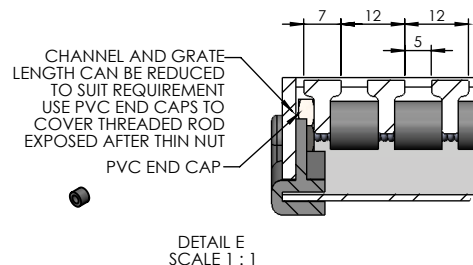

LONG AS YOU LIKE CHANNEL KIT WITH BAR GRATE (LAYL)

316 STAINLESS STEEL

- ✓ Channel - 316 Marine Grade Stainless Steel
- ✓ Outlet size - suits 100mm
- ✓ Brushed Stainless Steel
- ✓ 80mm and 50mm Outlet options available
- ✓ Fully DIY customizable length and outlet position

CODE	DESCRIPTION	FINISH	CTN QTY
13901.12	1200mm SS316 LAYL Kit with Bar Grate	Brushed SS	4

13993

13994

KIT CONTAINS:

- 1 LONG GRATE ASSEMBLED (PN: 100195) (CONTAINS 100 "T" BARS, 198 BUSHES, 2 SS316 THREADED RODS M6 APPROX 1200mm EACH, 2 M6 THIN NUTS SS316)
- 1 CHANNEL 1205mm (PN: 100193)
- 1 PLASTIC OUTLET (PN: 100188)
- 1 PLASTIC STRAINER (PN: 100197)
- 2 END COVERS (PN: 100190)
- 4 END CAPS (SOLF PVC)
- 1 DEBURRING TOOL
- 4 SS POP RIVETS and 4 SS WASHERS
- PACKAGING AS DRAWING 100199