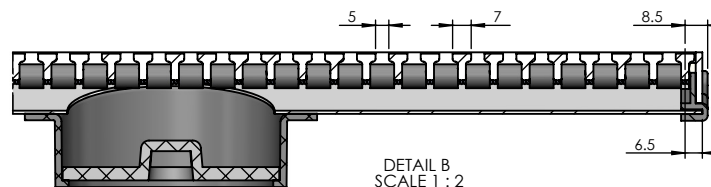

LONG AS YOU LIKE CHANNEL KIT WITH BAR GRATE (LAYL)

316 STAINLESS STEEL

- ✓ Channel - 316 Marine Grade Stainless Steel
- ✓ Outlet size - suits 100mm
- ✓ Brushed Stainless Steel
- ✓ 80mm and 50mm Outlet options available
- ✓ Fully DIY customizable length and outlet position

CODE	DESCRIPTION	FINISH	CTN QTY
13901.12	1200mm SS316 LAYL Kit with Bar Grate	Brushed SS	4

13993

13994

KIT CONTAINS:

- 1 LONG GRATE ASSEMBLED (PN: 100195) (CONTAINS 100 "T" BARS, 198 BUSHES, 2 SS316 THREADED RODS M6 APPROX 1200mm EACH, 2 M6 THIN NUTS SS316)
- 1 CHANNEL 1205mm (PN: 100193)
- 1 PLASTIC OUTLET (PN: 100188)
- 1 PLASTIC STRAINER (PN: 100197)
- 2 END COVERS (PN: 100190)
- 4 END CAPS (SOLF PVC)
- 1 DEBURRING TOOL
- 4 SS POP RIVETS and 4 SS WASHERS
- PACKAGING AS DRAWING 100199