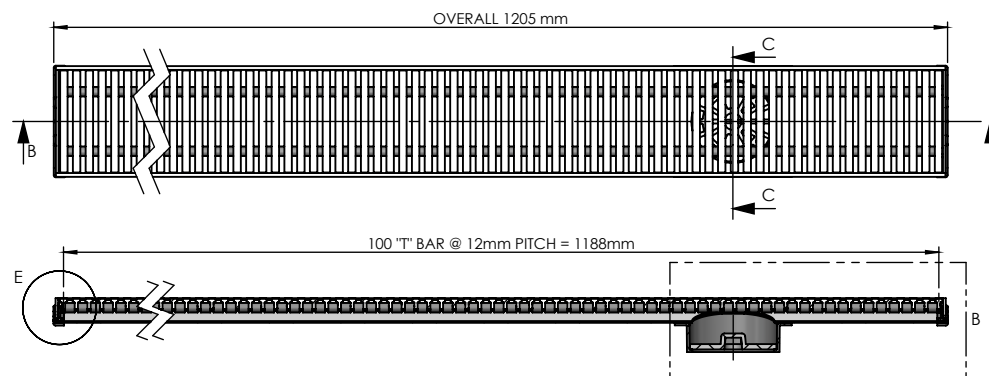

LONG AS YOU LIKE CHANNEL KIT WITH BAR GRATE (LAYL)

316 STAINLESS STEEL

- ✓ Channel - 316 Marine Grade Stainless Steel
- ✓ Outlet size - suits 100mm
- ✓ Brushed Stainless Steel
- ✓ 80mm and 50mm Outlet options available
- ✓ Fully DIY customizable length and outlet position

CODE	DESCRIPTION	FINISH	CTN QTY
13901.12	1200mm SS316 LAYL Kit with Bar Grate	Brushed SS	4

13993

13994

KIT CONTAINS:

- 1 LONG GRATE ASSEMBLED (PN: 100195) (CONTAINS 100 "T" BARS, 198 BUSHES, 2 SS316 THREADED RODS M6 APPROX 1200mm EACH, 2 M6 THIN NUTS SS316)
- 1 CHANNEL 1205mm (PN: 100193)
- 1 PLASTIC OUTLET (PN: 100188)
- 1 PLASTIC STRAINER (PN: 100197)
- 2 END COVERS (PN: 100190)
- 4 END CAPS (SOLF PVC)
- 1 DEBURRING TOOL
- 4 SS POP RIVETS and 4 SS WASHERS
- PACKAGING AS DRAWING 100199