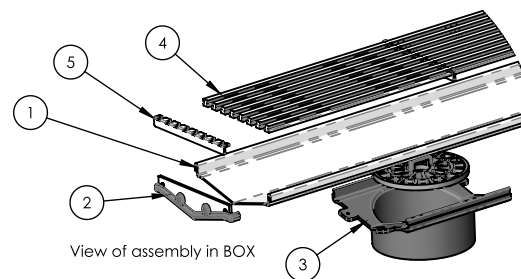

# LONG AS YOU LIKE CHANNEL KIT WITH LINEAR GRATE (LAYL)

316 STAINLESS STEEL

- ✓ Channel - 316 Marine Grade Stainless Steel
- ✓ Outlet size - suits 100mm
- ✓ Brushed Stainless Steel
- ✓ 80mm and 50mm Outlet options available
- ✓ Fully DIY customizable length and outlet position

CODE	DESCRIPTION	FINISH	CTN QTY
13902.12	1200mm SS316 LAYL Kit with Linear Grate	Brushed SS	4

13993

13994

View of assembly in BOX

DETAIL C  
SCALE 1 : 1

View of INSTALLED Assembly

### KIT CONTAINS:

- |                         |                  |
|-------------------------|------------------|
| 1 LINEAR GRATE          | 2 END CAPS       |
| 2 LINEAR GRATE END CAPS | 1 DEBURRING TOOL |
| 1 CHANNEL 1205mm        | 4 SS POP RIVETS  |
| 1 PLASTIC OUTLET        | 1 HOLE SAW       |
| 1 PLASTIC STRAINER      |                  |