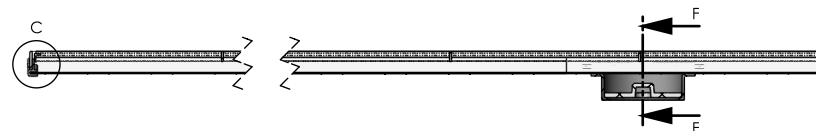

# LONG AS YOU LIKE CHANNEL KIT WITH LINEAR GRATE (LAYL)

316 STAINLESS STEEL

- ✓ Channel - 316 Marine Grade Stainless Steel
- ✓ Outlet size - suits 100mm
- ✓ Brushed Stainless Steel
- ✓ 80mm and 50mm Outlet options available
- ✓ Fully DIY customizable length and outlet position

CODE	DESCRIPTION	FINISH	CTN QTY
13902.12	1200mm SS316 LAYL Kit with Linear Grate	Brushed SS	4

13993

13994

View of assembly in BOX

DETAIL C  
SCALE 1 : 1

View of INSTALLED Assembly