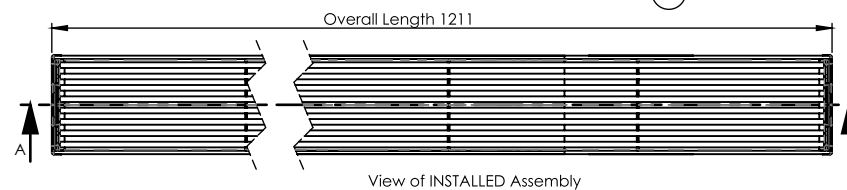

# LONG AS YOU LIKE CHANNEL KIT WITH LINEAR GRATE (LAYL)

316 STAINLESS STEEL

- ✓ Channel - 316 Marine Grade Stainless Steel
- ✓ Outlet size - suits 100mm
- ✓ Brushed Stainless Steel
- ✓ 80mm and 50mm Outlet options available
- ✓ Fully DIY customizable length and outlet position

CODE	DESCRIPTION	FINISH	CTN QTY
13902.12	1200mm SS316 LAYL Kit with Linear Grate	Brushed SS	4

13993

13994

View of assembly in BOX

DETAIL C  
SCALE 1 : 1

View of INSTALLED Assembly