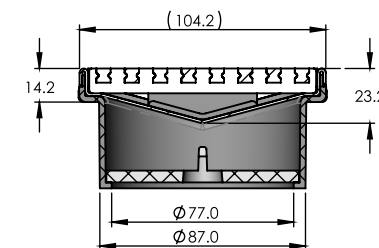

# LONG AS YOU LIKE CHANNEL KIT WITH LINEAR GRATE (LAYL)

316 STAINLESS STEEL

- ✓ Channel - 316 Marine Grade Stainless Steel
- ✓ Outlet size - suits 100mm
- ✓ Brushed Stainless Steel
- ✓ 80mm and 50mm Outlet options available
- ✓ Fully DIY customizable length and outlet position

CODE	DESCRIPTION	FINISH	CTN QTY
13902.12	1200mm SS316 LAYL Kit with Linear Grate	Brushed SS	4

13993

13994

View of assembly in BOX

DETAIL C  
SCALE 1 : 1

View of INSTALLED Assembly

### KIT CONTAINS:

- |                         |                  |
|-------------------------|------------------|
| 1 LINEAR GRATE          | 2 END CAPS       |
| 2 LINEAR GRATE END CAPS | 1 DEBURRING TOOL |
| 1 CHANNEL 1205mm        | 4 SS POP RIVETS  |
| 1 PLASTIC OUTLET        | 1 HOLE SAW       |
| 1 PLASTIC STRAINER      |                  |