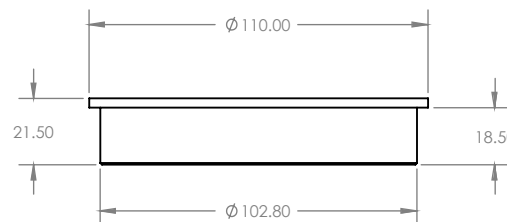

100mm ROUND FLOOR WASTE

STANDARD FLOOR WASTE

- Short tail
- Solid brass construction

CODE	DIAMETER	OUTLET SIZE	FINISH	CTN QTY
14101.01	110mm	100mm	Chrome	20

Available Finishes