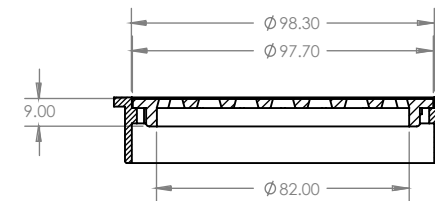

100mm ROUND FLOOR WASTE

STANDARD FLOOR WASTE

- Short tail
- Solid brass construction

CODE	DIAMETER	OUTLET SIZE	FINISH	CTN QTY
14101.01	110mm	100mm	Chrome	20

Available Finishes