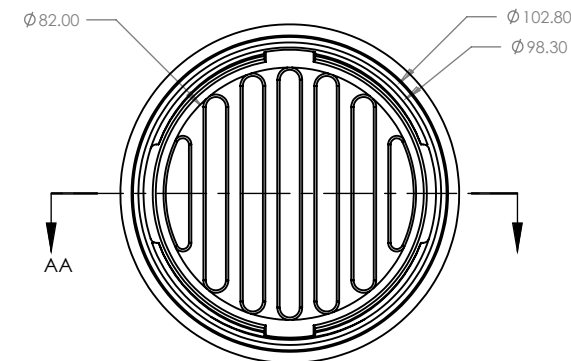

100mm ROUND FLOOR WASTE

STANDARD FLOOR WASTE

- Short tail
- Solid brass construction

CODE	DIAMETER	OUTLET SIZE	FINISH	CTN QTY
14101.01	110mm	100mm	Chrome	20

Available Finishes