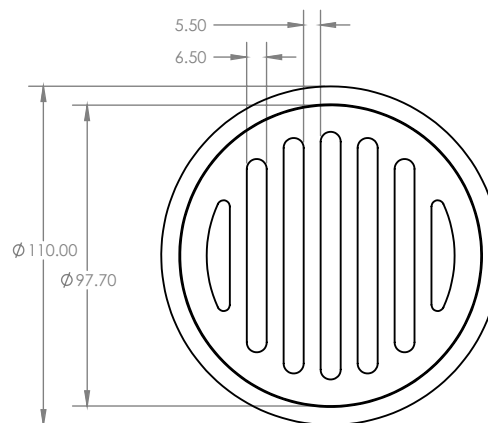

100mm ROUND FLOOR WASTE

STANDARD FLOOR WASTE

- Short tail
- Solid brass construction

CODE	DIAMETER	OUTLET SIZE	FINISH	CTN QTY
14101.01	110mm	100mm	Chrome	20

Available Finishes