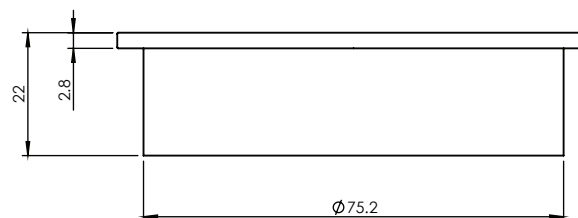

# ROUND PUSH IN 80x25mm

STANDARD FLOOR WASTE

- Short tail
- Solid brass construction

CODE	DIAMETER	OUTLET SIZE	FINISH	CTN QTY
14104.01	85mm	80mm	Chrome	50