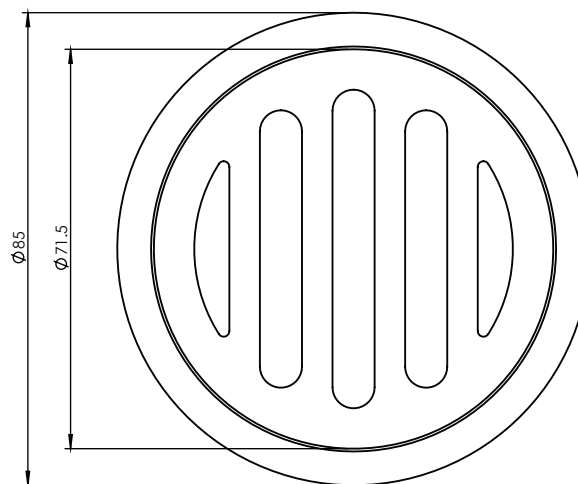

# ROUND PUSH IN 80x25mm

STANDARD FLOOR WASTE

- Short tail
- Solid brass construction

CODE	DIAMETER	OUTLET SIZE	FINISH	CTN QTY
14104.01	85mm	80mm	Chrome	50