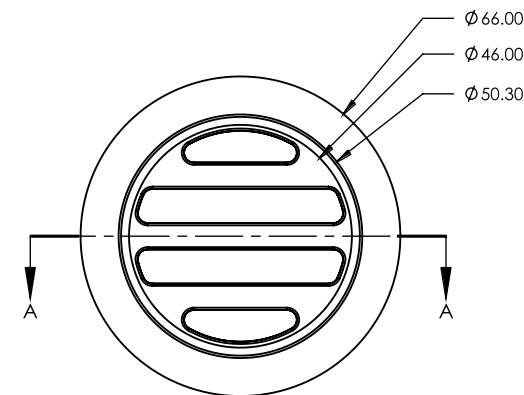

50mm ROUND PUSH IN

STANDARD FLOOR WASTE

- Short tail
- Solid brass construction

34626

CODE	DIAMETER	OUTLET SIZE	FINISH	CTN QTY
14106.01	66mm	50mm	Chrome	100

Available Finishes

.01 Chrome