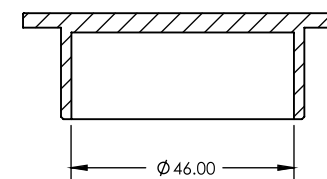

50mm ROUND PUSH IN

STANDARD FLOOR WASTE

- Short tail
- Solid brass construction

34626

CODE	DIAMETER	OUTLET SIZE	FINISH	CTN QTY
14106.01	66mm	50mm	Chrome	100

Available Finishes

.01 Chrome