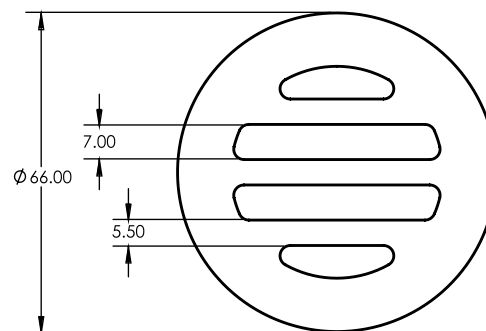

50mm ROUND PUSH IN

STANDARD FLOOR WASTE

- Short tail
- Solid brass construction

34626

CODE	DIAMETER	OUTLET SIZE	FINISH	CTN QTY
14106.01	66mm	50mm	Chrome	100

Available Finishes

.01 Chrome