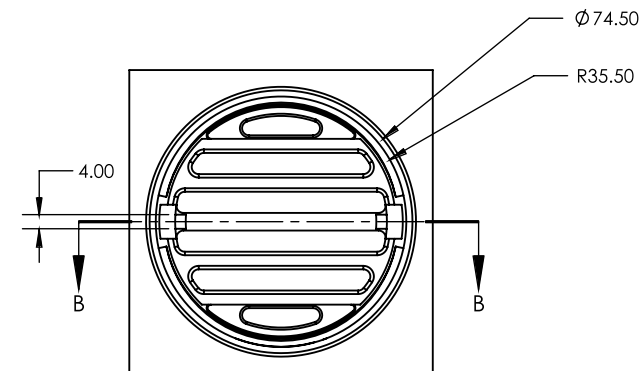

# 80mm SQUARE FLOOR WASTE

STANDARD FLOOR WASTE

- Short tail
- Solid brass construction

CODE	DIAMETER	OUTLET SIZE	FINISH	CTN QTY
14204.01	72mm	80mm	Chrome	50