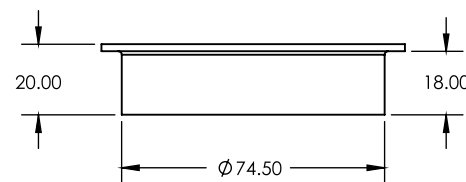

# 80mm SQUARE FLOOR WASTE

STANDARD FLOOR WASTE

- Short tail
- Solid brass construction

CODE	DIAMETER	OUTLET SIZE	FINISH	CTN QTY
14204.01	72mm	80mm	Chrome	50