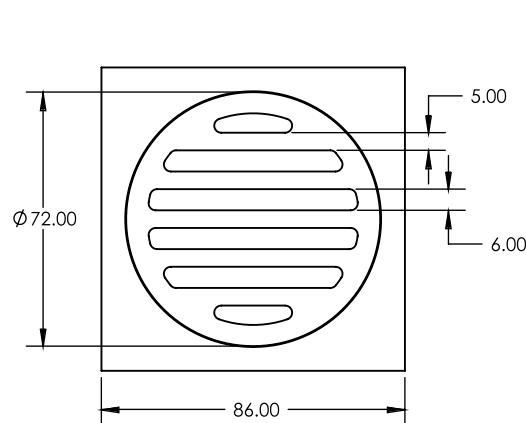

# 80mm SQUARE FLOOR WASTE

STANDARD FLOOR WASTE

- Short tail
- Solid brass construction

CODE	DIAMETER	OUTLET SIZE	FINISH	CTN QTY
14204.01	72mm	80mm	Chrome	50