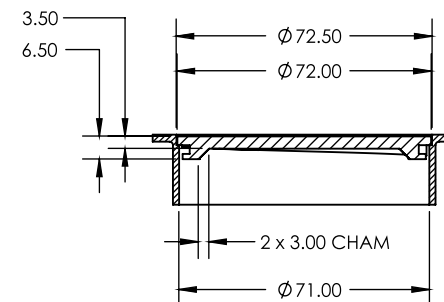

# 80mm SQUARE FLOOR WASTE

STANDARD FLOOR WASTE

- Short tail
- Solid brass construction

CODE	DIAMETER	OUTLET SIZE	FINISH	CTN QTY
14204.01	72mm	80mm	Chrome	50