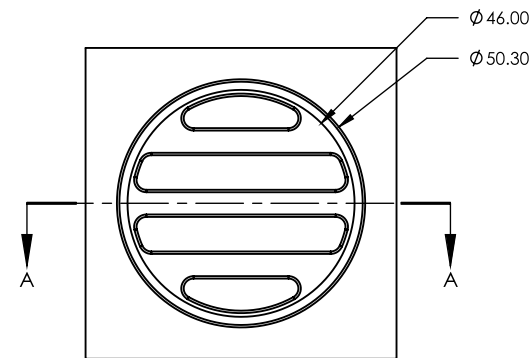

50mm SQUARE PUSH IN

STANDARD FLOOR WASTE

- Short tail
- Solid brass construction

34626

CODE	DIAMETER	OUTLET SIZE	FINISH	CTN QTY
14206.01	66mm	50mm	Chrome	100

Available Finishes

.01 Chrome

.04 Polished Brass