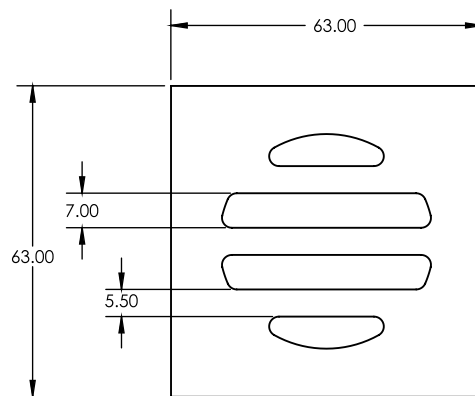

50mm SQUARE PUSH IN

STANDARD FLOOR WASTE

- Short tail
- Solid brass construction

34626

CODE	DIAMETER	OUTLET SIZE	FINISH	CTN QTY
14206.01	66mm	50mm	Chrome	100

Available Finishes

.01 Chrome

.04 Polished Brass