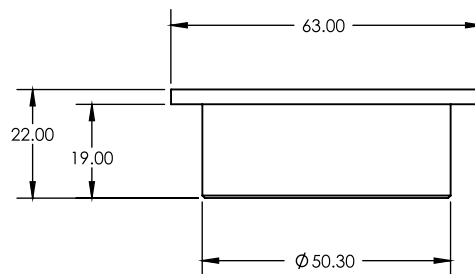

50mm SQUARE PUSH IN

STANDARD FLOOR WASTE

- Short tail
- Solid brass construction

34626

CODE	DIAMETER	OUTLET SIZE	FINISH	CTN QTY
14206.01	66mm	50mm	Chrome	100

Available Finishes

.01 Chrome

.04 Polished Brass