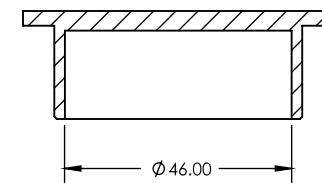

50mm SQUARE PUSH IN

STANDARD FLOOR WASTE

- Short tail
- Solid brass construction

34626

CODE	DIAMETER	OUTLET SIZE	FINISH	CTN QTY
14206.01	66mm	50mm	Chrome	100

Available Finishes

.01 Chrome

.04 Polished Brass