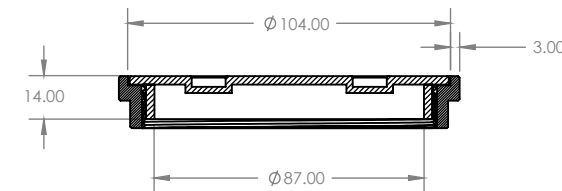

# 100mm CLEAROUT ROUND

FLOOR WASTE

Solid brass construction

CODE	DIAMETER	OUTLET SIZE	FINISH	CTN QTY
14501.01	110mm	100mm	Chrome	20