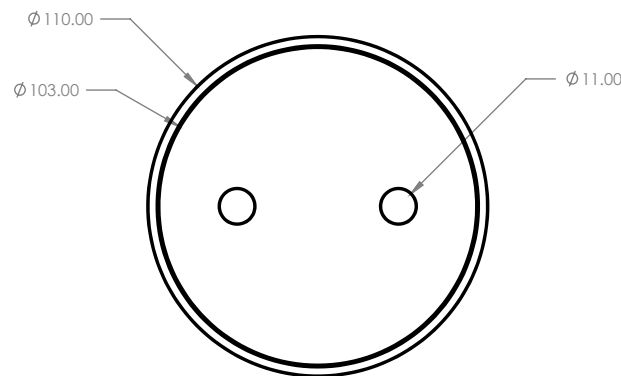

# 100mm CLEAROUT ROUND

FLOOR WASTE

Solid brass construction

CODE	DIAMETER	OUTLET SIZE	FINISH	CTN QTY
14501.01	110mm	100mm	Chrome	20