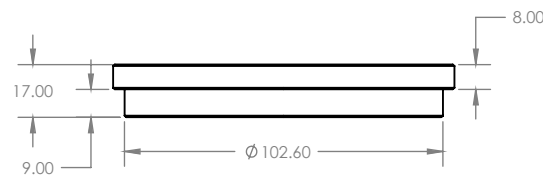

# 100mm CLEAROUT ROUND

FLOOR WASTE

Solid brass construction

CODE	DIAMETER	OUTLET SIZE	FINISH	CTN QTY
14501.01	110mm	100mm	Chrome	20