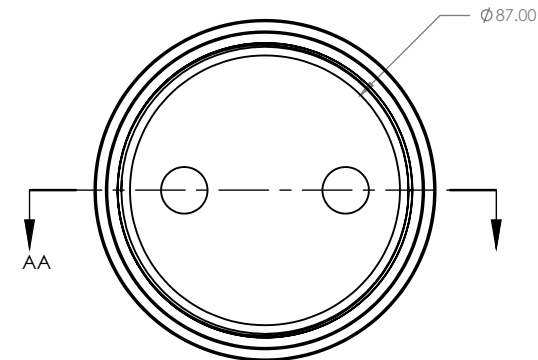

# 100mm CLEAROUT ROUND

FLOOR WASTE

Solid brass construction

CODE	DIAMETER	OUTLET SIZE	FINISH	CTN QTY
14501.01	110mm	100mm	Chrome	20