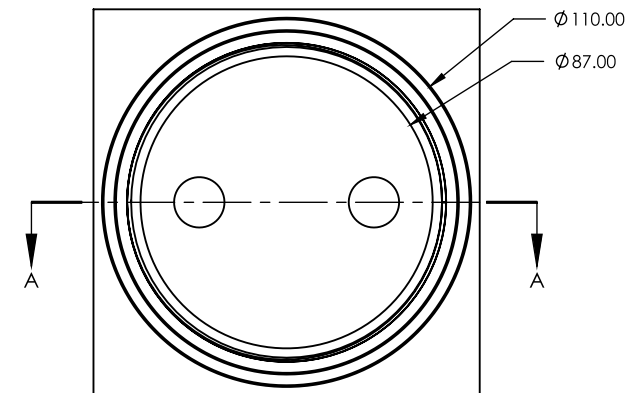

# 100mm CLEAROUT SQUARE

FLOOR WASTE

Solid brass construction

CODE	DIAMETER	OUTLET SIZE	FINISH	CTN QTY
14511.01	110mm	100mm	Chrome	50