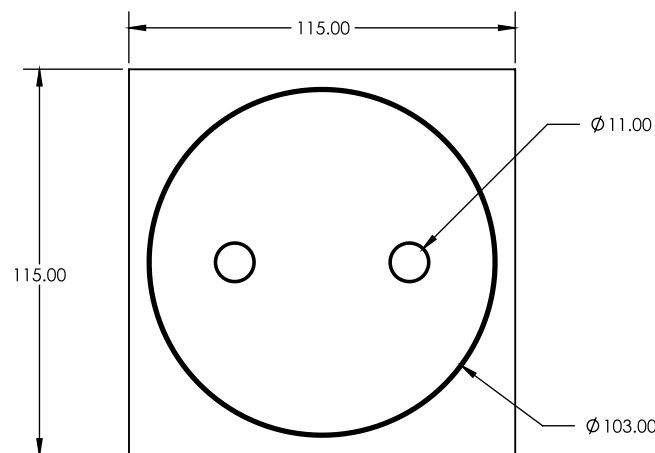

# 100mm CLEAROUT SQUARE

FLOOR WASTE

Solid brass construction

CODE	DIAMETER	OUTLET SIZE	FINISH	CTN QTY
14511.01	110mm	100mm	Chrome	50