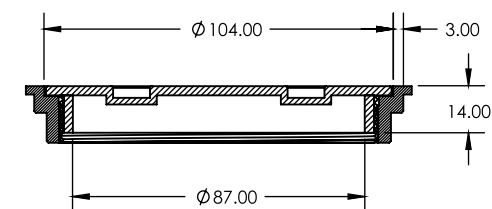

# 100mm CLEAROUT SQUARE

FLOOR WASTE

Solid brass construction

CODE	DIAMETER	OUTLET SIZE	FINISH	CTN QTY
14511.01	110mm	100mm	Chrome	50