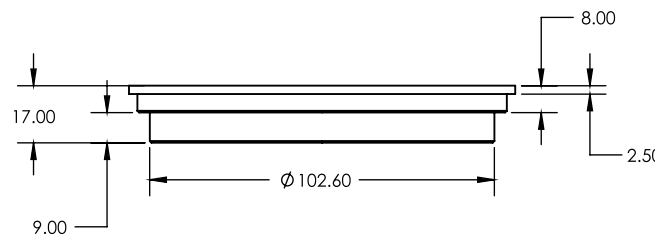

# 100mm CLEAROUT SQUARE

FLOOR WASTE

Solid brass construction

CODE	DIAMETER	OUTLET SIZE	FINISH	CTN QTY
14511.01	110mm	100mm	Chrome	50