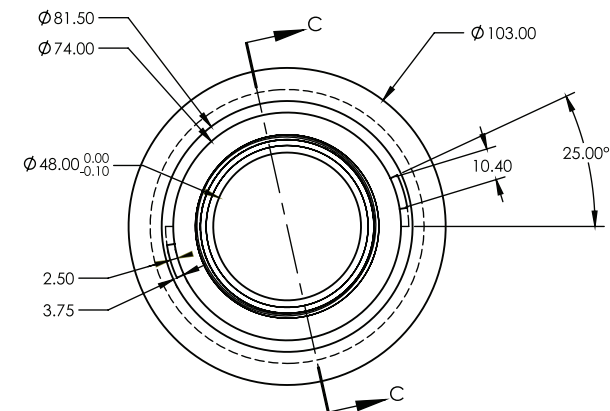

# 80x50mm SBW DIAMOND GRATE CP

FLOOR WASTES

CODE	OUTLET SIZE	FINISH	CTN QTY
15401.01	50mm	Chrome	84

engraving:  
ART PLASTICS P.L. AUST. MADE.  
SPEC.005 - LNW085 ABS