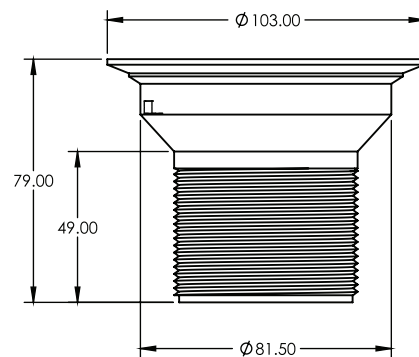

# 80x50mm SBW DIAMOND GRATE CP

FLOOR WASTES

CODE	OUTLET SIZE	FINISH	CTN QTY
15401.01	50mm	Chrome	84

engraving:  
ART PLASTICS P.L. AUST. MADE.  
SPEC.005 - LNW085 ABS