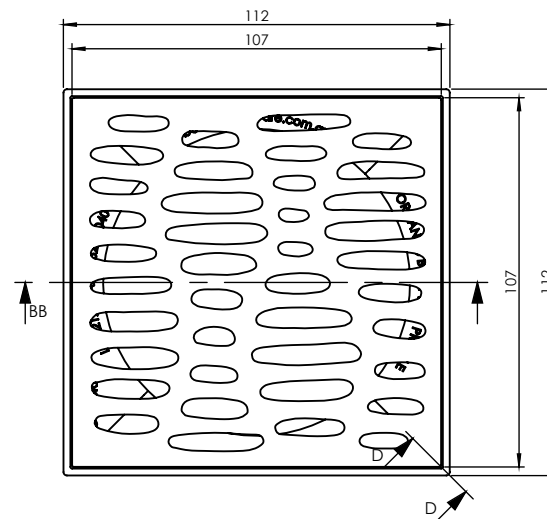

100mm FLOW ORGANICS

FLOOR WASTES

- ✓ Available in 5 designs
- ✓ Solid cast and forged brass construction
- ✓ Update your floor waste without updating your floor
- ✓ 100mm to 80mm pipe adapter available (code 32244)

32244

| CODE | OUTLET SIZE | FINISH | CTN QTY |
|----------|-------------|--------|---------|
| 16110.01 | 100mm | Chrome | 24 |

Available Finishes

.01 Chrome

.04 Polished Brass

.06 Brushed Nickel

.23 Brushed Gold