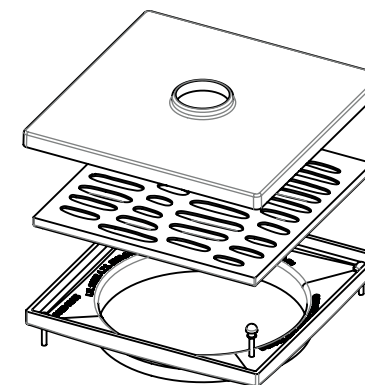

100mm FLOW ORGANICS

FLOOR WASTES

- ✓ Available in 5 designs
- ✓ Solid cast and forged brass construction
- ✓ Update your floor waste without updating your floor
- ✓ 100mm to 80mm pipe adapter available (code 32244)

32244

| CODE | OUTLET SIZE | FINISH | CTN QTY |
|----------|-------------|--------|---------|
| 16110.01 | 100mm | Chrome | 24 |

Available Finishes

.01 Chrome

.04 Polished Brass

.06 Brushed Nickel

.23 Brushed Gold