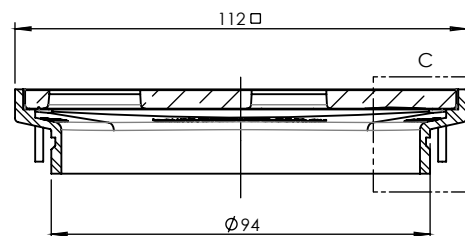

100mm FLOW ORGANICS

FLOOR WASTES

- ✓ Available in 5 designs
- ✓ Solid cast and forged brass construction
- ✓ Update your floor waste without updating your floor
- ✓ 100mm to 80mm pipe adapter available (code 32244)

32244

| CODE | OUTLET SIZE | FINISH | CTN QTY |
|----------|-------------|--------|---------|
| 16110.01 | 100mm | Chrome | 24 |

Available Finishes

.01 Chrome

.04 Polished Brass

.06 Brushed Nickel

.23 Brushed Gold