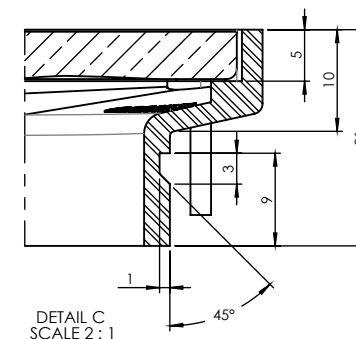

100mm FLOW ORGANICS

FLOOR WASTES

- ✓ Available in 5 designs
- ✓ Solid cast and forged brass construction
- ✓ Update your floor waste without updating your floor
- ✓ 100mm to 80mm pipe adapter available (code 32244)

32244

| CODE | OUTLET SIZE | FINISH | CTN QTY |
|----------|-------------|--------|---------|
| 16110.01 | 100mm | Chrome | 24 |

Available Finishes

.01 Chrome

.04 Polished Brass

.06 Brushed Nickel

.23 Brushed Gold