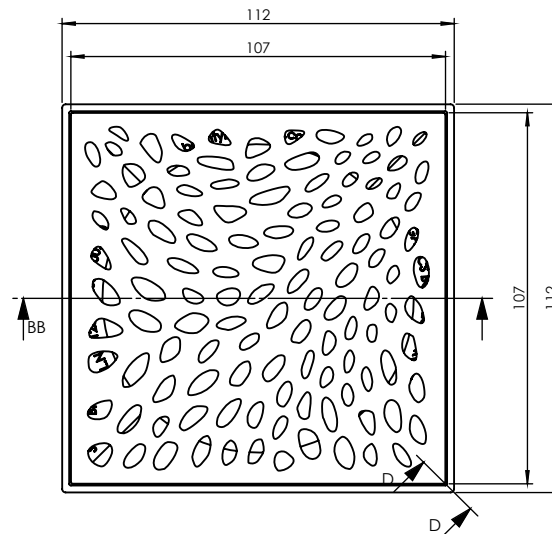

# 100mm DREAMTIME ORGANICS

FLOOR WASTES

- ✓ Available in 5 designs
- ✓ Solid cast and forged brass construction
- ✓ Update your floor waste without updating your floor
- ✓ 100mm to 80mm pipe adapter available (code 32244)

32244

CODE	OUTLET SIZE	FINISH	CTN QTY
16120.01	100mm	Chrome	24