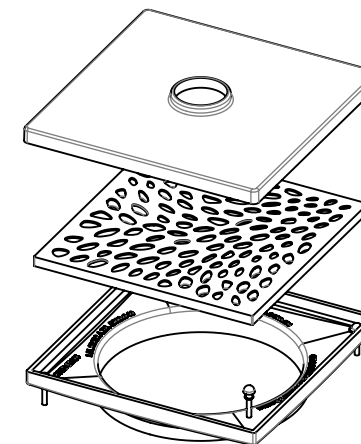

# 100mm DREAMTIME ORGANICS

FLOOR WASTES

- ✓ Available in 5 designs
- ✓ Solid cast and forged brass construction
- ✓ Update your floor waste without updating your floor
- ✓ 100mm to 80mm pipe adapter available (code 32244)

32244

CODE	OUTLET SIZE	FINISH	CTN QTY
16120.01	100mm	Chrome	24