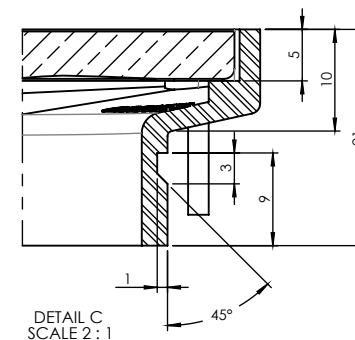

# 100mm DREAMTIME ORGANICS

FLOOR WASTES

- ✓ Available in 5 designs
- ✓ Solid cast and forged brass construction
- ✓ Update your floor waste without updating your floor
- ✓ 100mm to 80mm pipe adapter available (code 32244)

32244

CODE	OUTLET SIZE	FINISH	CTN QTY
16120.01	100mm	Chrome	24