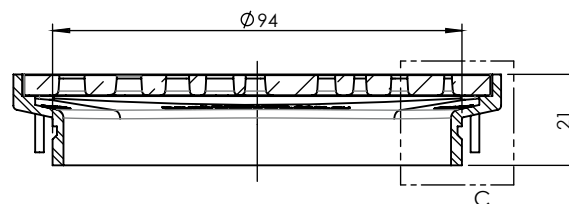

# 100mm DREAMTIME ORGANICS

FLOOR WASTES

- ✓ Available in 5 designs
- ✓ Solid cast and forged brass construction
- ✓ Update your floor waste without updating your floor
- ✓ 100mm to 80mm pipe adapter available (code 32244)

32244

CODE	OUTLET SIZE	FINISH	CTN QTY
16120.01	100mm	Chrome	24