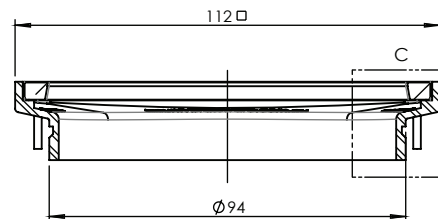

# 100mm SLOTTED ORGANICS

FLOOR WASTES

- ✓ Available in 5 designs
- ✓ Solid cast and forged brass construction
- ✓ Update your floor waste without updating your floor
- ✓ 100mm to 80mm pipe adapter available (code 32244)

32244

CODE	OUTLET SIZE	FINISH	CTN QTY
16130.01	100mm	Chrome	24