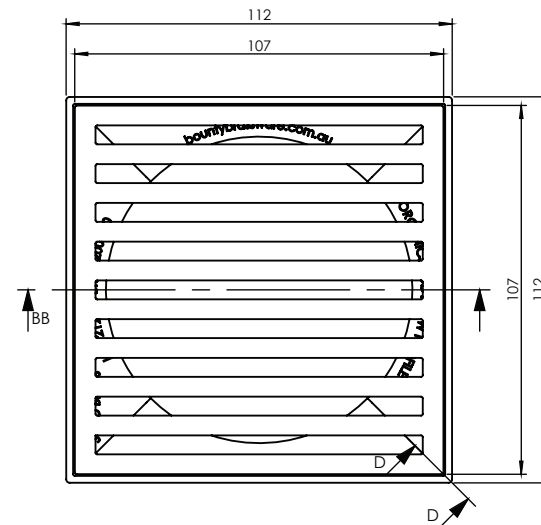

# 100mm SLOTTED ORGANICS

FLOOR WASTES

- ✓ Available in 5 designs
- ✓ Solid cast and forged brass construction
- ✓ Update your floor waste without updating your floor
- ✓ 100mm to 80mm pipe adapter available (code 32244)

32244

CODE	OUTLET SIZE	FINISH	CTN QTY
16130.01	100mm	Chrome	24