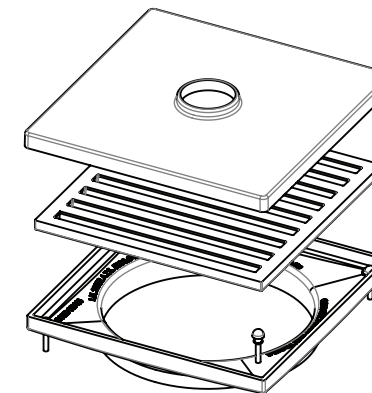

# 100mm SLOTTED ORGANICS

FLOOR WASTES

- ✓ Available in 5 designs
- ✓ Solid cast and forged brass construction
- ✓ Update your floor waste without updating your floor
- ✓ 100mm to 80mm pipe adapter available (code 32244)

32244

CODE	OUTLET SIZE	FINISH	CTN QTY
16130.01	100mm	Chrome	24