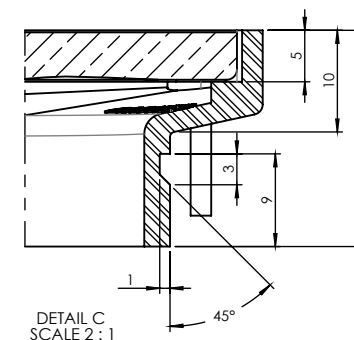

# 100mm SLOTTED ORGANICS

FLOOR WASTES

- ✓ Available in 5 designs
- ✓ Solid cast and forged brass construction
- ✓ Update your floor waste without updating your floor
- ✓ 100mm to 80mm pipe adapter available (code 32244)

32244

CODE	OUTLET SIZE	FINISH	CTN QTY
16130.01	100mm	Chrome	24