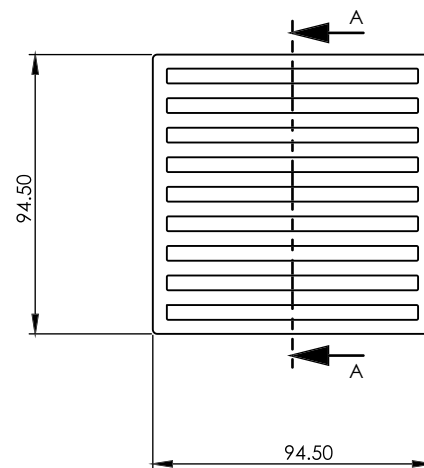

MEGAFLEX™ BERMUDA RETROFIT GRATE KIT

FLOOR WASTES

- ✓ Mega Bermuda Retrofit Grate Kit
- ✓ Converts a Square Bermuda Mega – 11203 – 100x100mm, 11204 – 100x80mm & 11205 – 100x50mm from a tile insert to a Brass Grate

| CODE | OUTLET SIZE | FINISH | CTN QTY |
|----------|-------------|--------|---------|
| 19201.01 | N/A | Chrome | each |

* Mega Bermuda sold separately