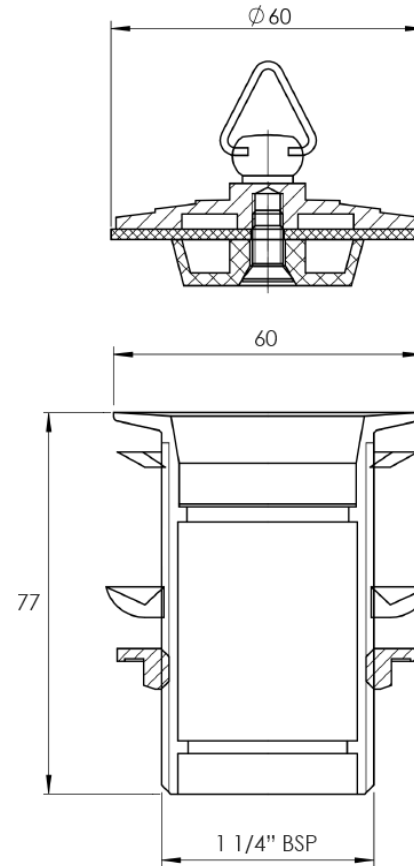

BRASS PLUG & WASTE WITH DELUXE PLUG 32x70mm

STANDARD PLUG & WASTES

- ✓ Removable plug
- ✓ No Mechanism, simple operation
- ✓ Stylish design that will last the test of time

CODE	OUTLET SIZE	FINISH	CTN QTY
21101.01	32mm	Chrome	50