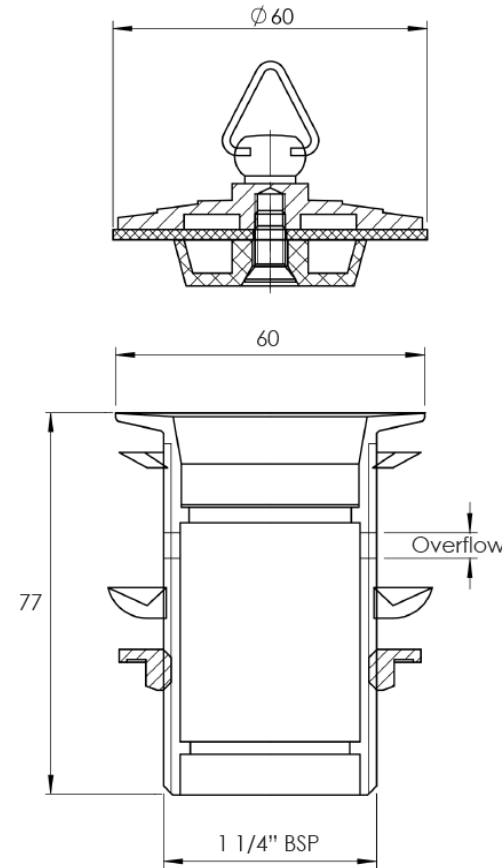

BRASS PLUG & WASTE WITH DELUXE PLUG OVERFLOW 32x70mm

STANDARD PLUG & WASTES

- ✓ Removable plug
- ✓ No Mechanism, simple operation
- ✓ Stylish design that will last the test of time

CODE	OUTLET SIZE	FINISH	CTN QTY
21110.01	32mm	Chrome	50