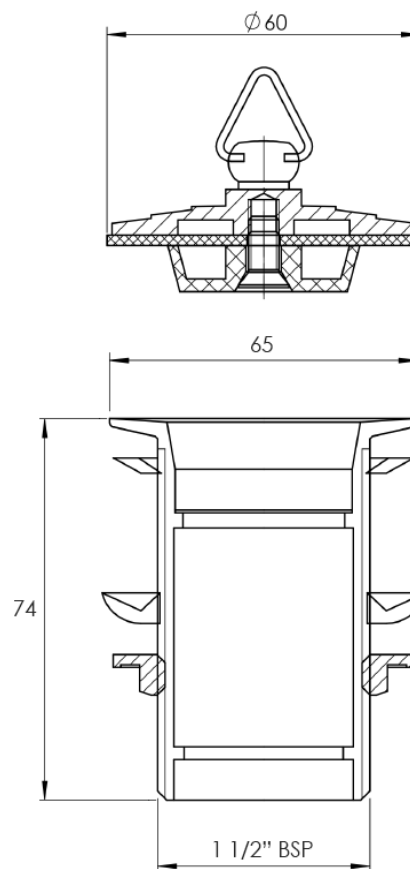

# BRASS PLUG & WASTE WITH DELUXE PLUG 40x70mm

STANDARD PLUG & WASTES

- ✓ Removable plug
- ✓ No Mechanism, simple operation
- ✓ Stylish design that will last the test of time

CODE	OUTLET SIZE	FINISH	CTN QTY
21131.01	40mm	Chrome	50