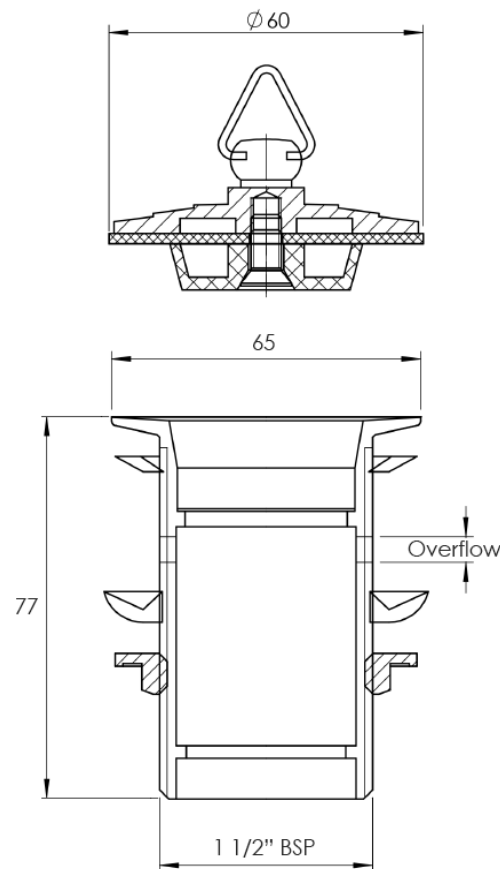

BRASS PLUG & WASTE WITH DELUXE PLUG OVERFLOW 40x70mm

STANDARD PLUG & WASTES

- ✓ Removable plug
- ✓ No Mechanism, simple operation
- ✓ Stylish design that will last the test of time

CODE	OUTLET SIZE	FINISH	CTN QTY
21141.01	40mm	Chrome	50