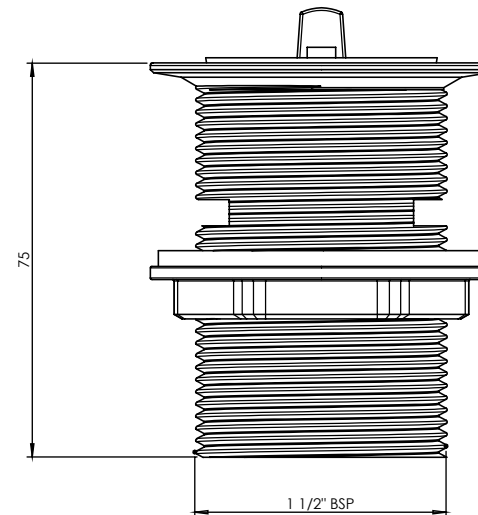

BRASS PLUG & WASTE WITH RUBBER PLUG OVERFLOW 40x70mm

STANDARD PLUG & WASTES

- ✓ Removable plug
- ✓ No Mechanism, simple operation
- ✓ Stylish design that will last the test of time

CODE	OUTLET SIZE	FINISH	CTN QTY
21341.01	40mm	Chrome	50