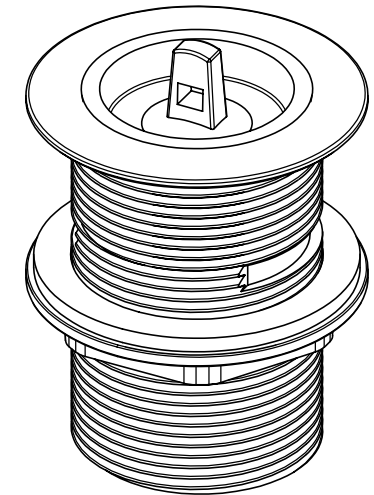

BRASS PLUG & WASTE WITH RUBBER PLUG OVERFLOW 40x70mm

STANDARD PLUG & WASTES

- ✓ Removable plug
- ✓ No Mechanism, simple operation
- ✓ Stylish design that will last the test of time

CODE	OUTLET SIZE	FINISH	CTN QTY
21341.01	40mm	Chrome	50