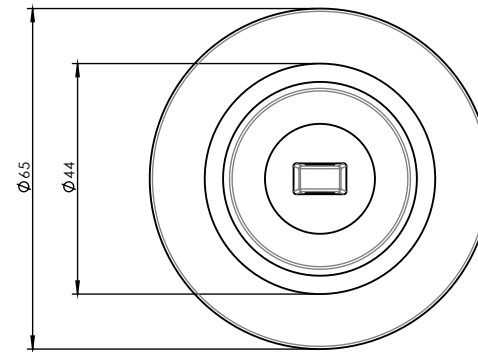

BRASS PLUG & WASTE WITH RUBBER PLUG OVERFLOW 40x70mm

STANDARD PLUG & WASTES

- ✓ Removable plug
- ✓ No Mechanism, simple operation
- ✓ Stylish design that will last the test of time

CODE	OUTLET SIZE	FINISH	CTN QTY
21341.01	40mm	Chrome	50