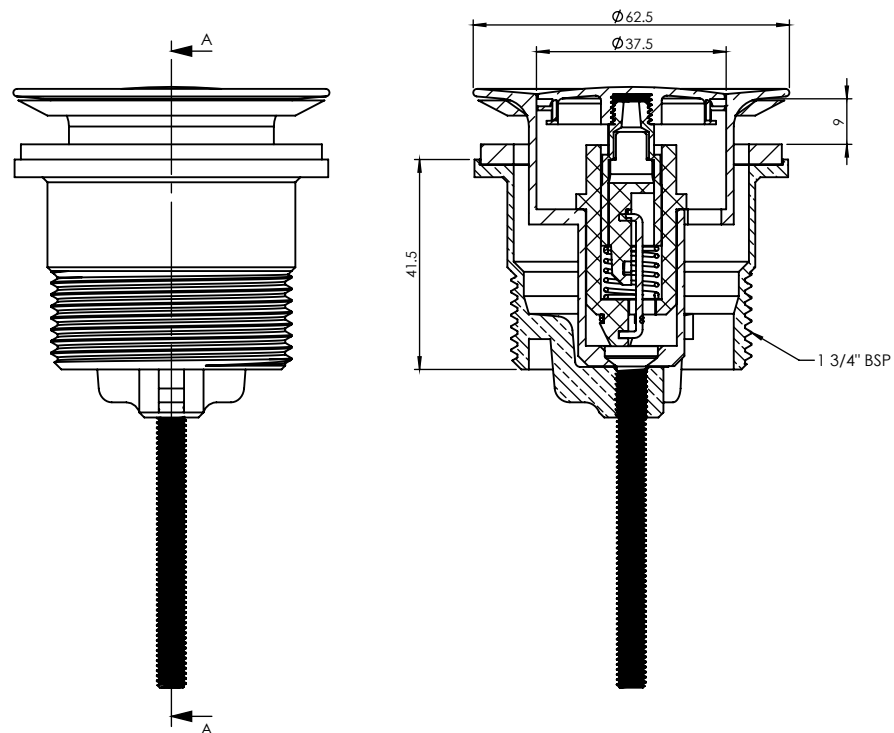

FOUR-IN-ONE™ 32/40mm POP UP

PLUG & WASTES

- ✓ Revolutionary self-lubrication / Anti Jam Acetal mechanism
- ✓ Innovative lift out mechanism
- ✓ Easy to clean
- ✓ Universal fit 32/40mm with or without overflow

CODE	OUTLET SIZE	FINISH	CTN QTY
21705.01	40mm	Chrome	50

Available Finishes

Note: .04 Polished Brass (Raw/Living Finish)