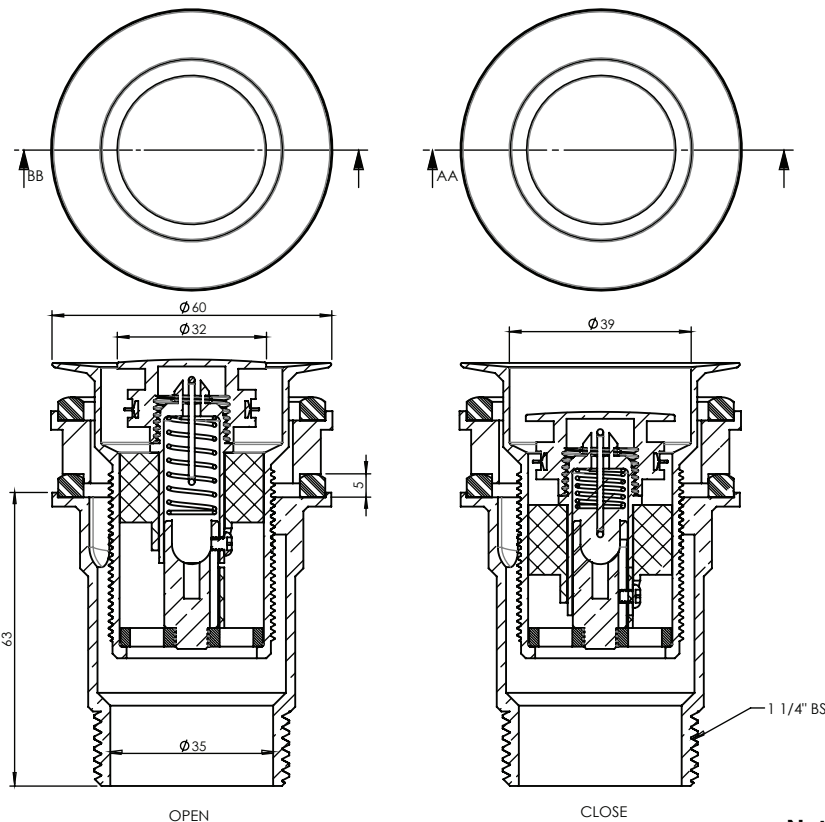

BASIN POP DOWN® 32mm CONNECTION

PLUG & WASTES

- ✔ Suits Basins with 32mm outlet with or without overflow
- ✔ Innovative quick remove cartridge
- ✔ Lifetime replacement guarantee on cartridge
- ✔ World Wide Patents Granted or Pending

| CODE | OUTLET SIZE | FINISH | CTN QTY |
|----------|-------------|--------|---------|
| 21800.01 | 32mm | Chrome | 32 |

Note: Spacer and additional washer to be used in low profile applications only.