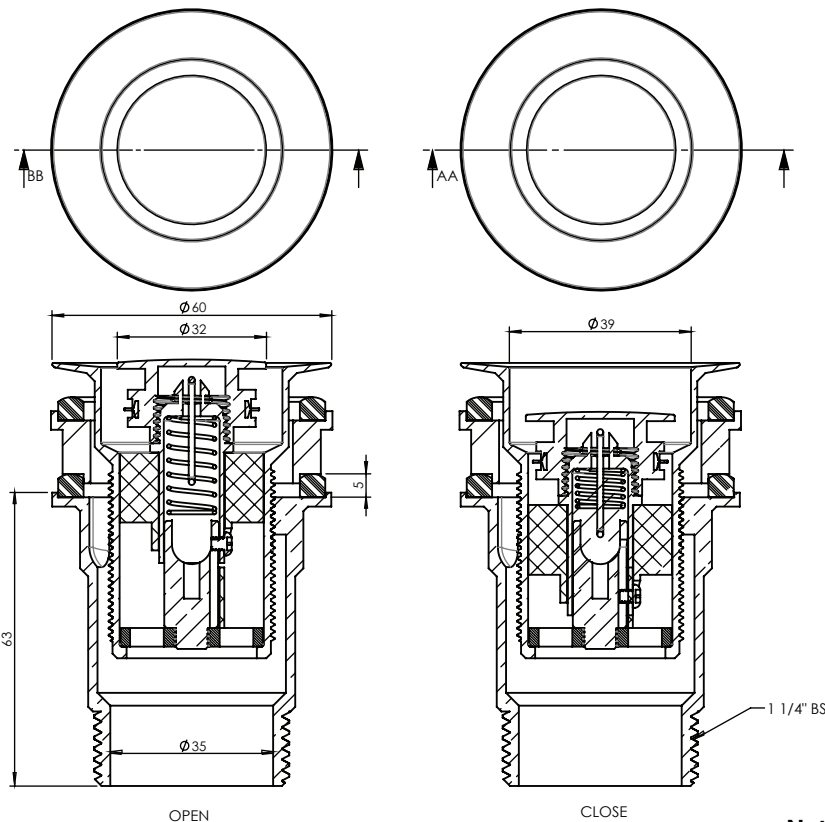

# BASIN POP DOWN® 32mm CONNECTION

PLUG & WASTES

- ✔ Suits basins with 32mm or 40mm outlet with or without overflow
- ✔ Innovative quick remove cartridge
- ✔ Lifetime replacement guarantee on cartridge
- ✔ World Wide Patent Granted or Pending

CODE	OUTLET SIZE	FINISH	CTN QTY
21800.01	32mm	Chrome	32

ISO VIEW

**Note:** Spacer and additional washer to be used in low profile applications only.