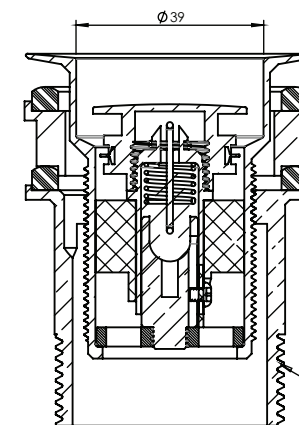

BASIN POP DOWN® 40mm CONNECTION

PLUG & WASTES

- ✔ Suits basins with 32mm or 40mm outlet with or without overflow
- ✔ Innovative quick remove cartridge
- ✔ Lifetime replacement guarantee on cartridge
- ✔ World Wide Patent Granted or Pending

CODE	OUTLET SIZE	FINISH	CTN QTY
21801.01	40mm	Chrome	32

OPEN

CLOSE

ISO VIEW

Available Finishes