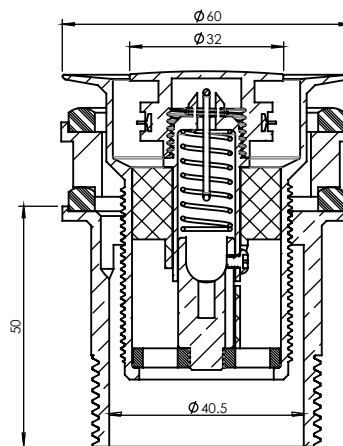

BASIN POP DOWN® 40mm CONNECTION

PLUG & WASTES

- ✔ Suits basins with 32mm or 40mm outlet with or without overflow
- ✔ Innovative quick remove cartridge
- ✔ Lifetime replacement guarantee on cartridge
- ✔ World Wide Patent Granted or Pending

CODE	OUTLET SIZE	FINISH	CTN QTY
21801.01	40mm	Chrome	32

OPEN

CLOSE

ISO VIEW

Available Finishes