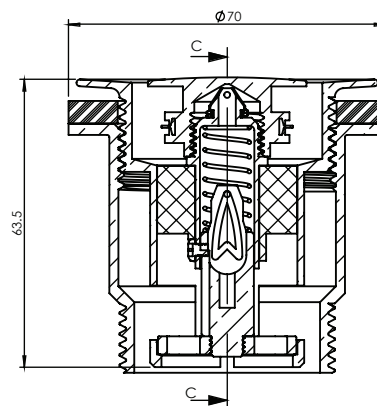

BATH POP DOWN® 40mm

PLUG & WASTES

- ✔ Suits bath with 40mm outlet. No Overflow
- ✔ Innovative quick remove cartridge
- ✔ Lifetime replacement guarantee on cartridge
- ✔ World Wide Patent Granted or Pending

CODE	OUTLET SIZE	FINISH	CTN QTY
21811.01	40mm	Chrome	36

Available Finishes