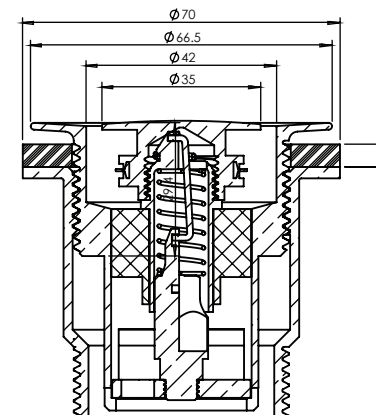

BATH POP DOWN® 40mm

PLUG & WASTES

- ✔ Suits bath with 40mm outlet. No Overflow
- ✔ Innovative quick remove cartridge
- ✔ Lifetime replacement guarantee on cartridge
- ✔ World Wide Patent Granted or Pending

CODE	OUTLET SIZE	FINISH	CTN QTY
21811.01	40mm	Chrome	36

Available Finishes