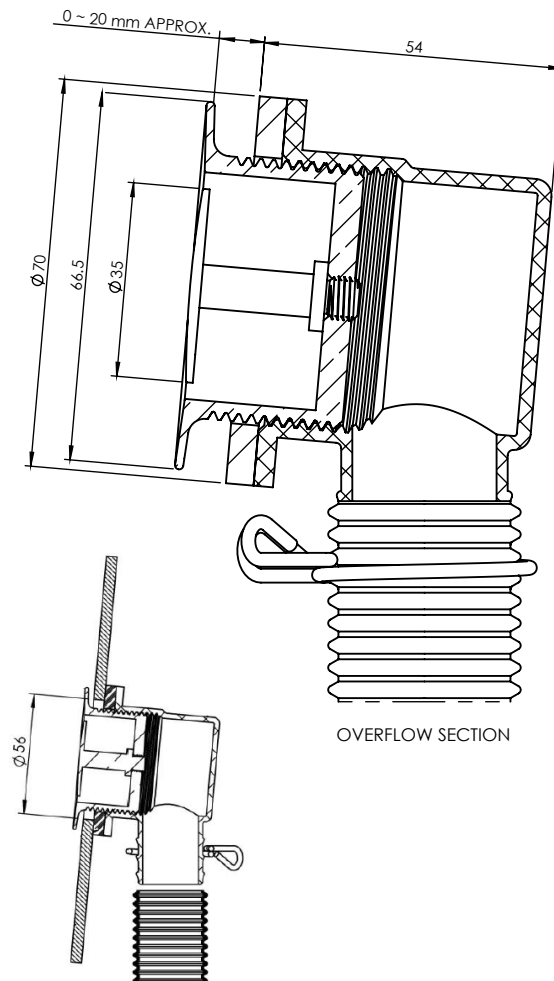

# BATH POP DOWN<sup>®</sup> WITH EXTERNAL OVERFLOW 40mm

PLUG & WASTES

- ✓ Suitable for bath and spa applications
- ✓ Innovative quick remove cartridge
- ✓ Lifetime replacement guarantee on cartridge

CODE	OUTLET SIZE	FINISH	CTN QTY
21821.01	40mm	Chrome	20