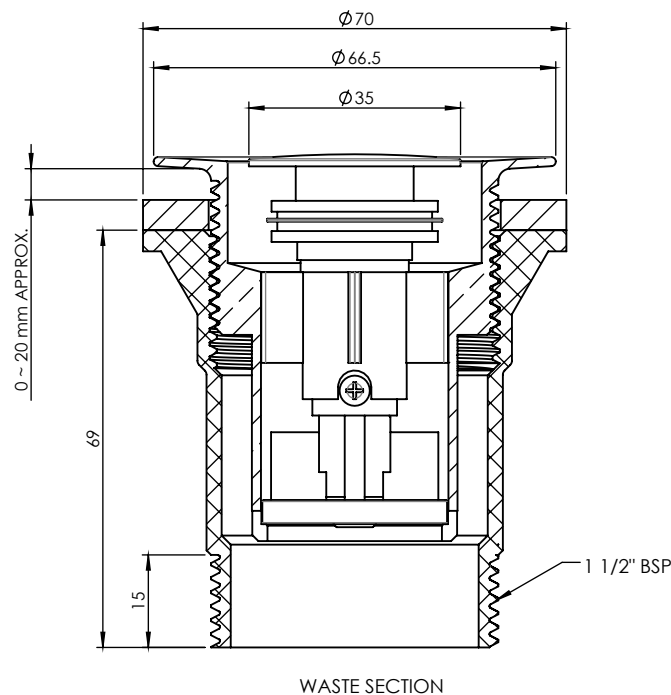

# BATH POP DOWN<sup>®</sup> WITH EXTERNAL OVERFLOW 40mm

PLUG & WASTES

- ✓ Suitable for bath and spa applications
- ✓ Innovative quick remove cartridge
- ✓ Lifetime replacement guarantee on cartridge

CODE	OUTLET SIZE	FINISH	CTN QTY
21821.01	40mm	Chrome	20