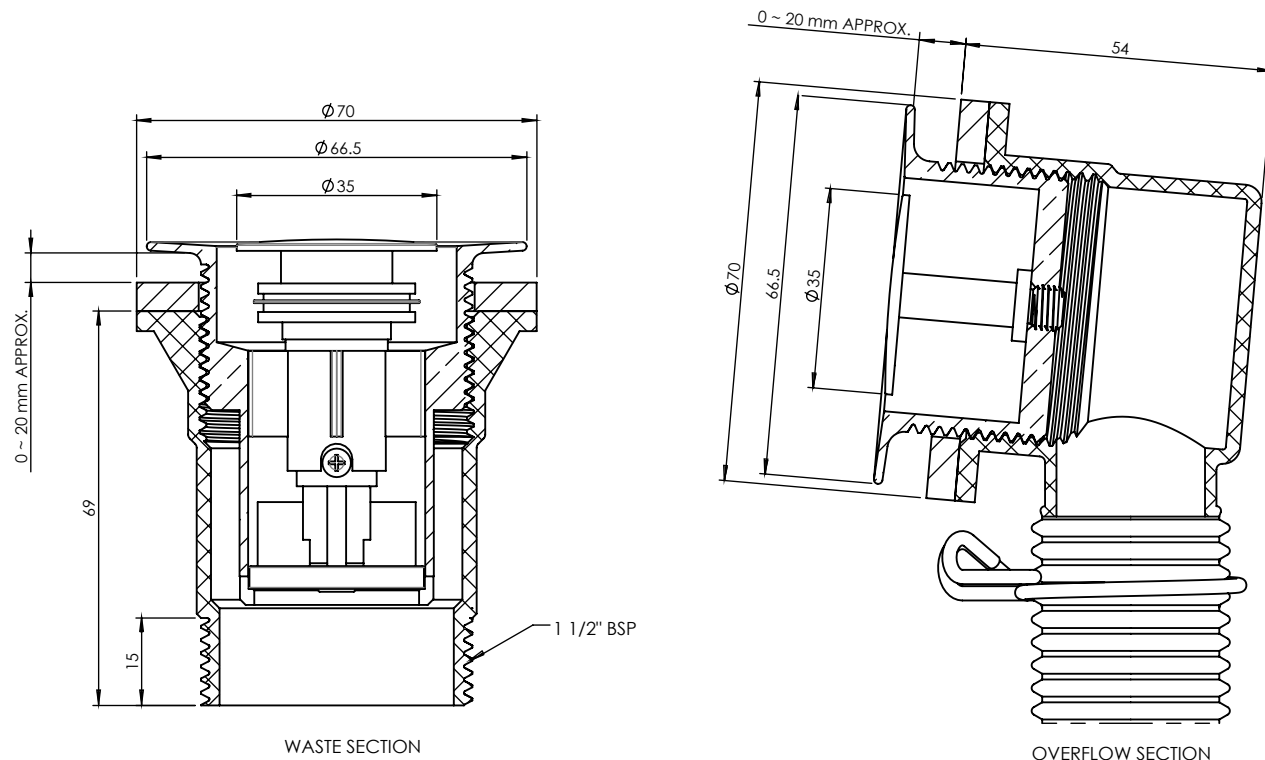

BATH POP DOWN[®] WITH EXTERNAL OVERFLOW 40mm

PLUG & WASTES

- ✓ Suitable for bath and spa applications
- ✓ Innovative quick remove cartridge
- ✓ Lifetime replacement guarantee on cartridge

| CODE | OUTLET SIZE | FINISH | CTN QTY |
|----------|-------------|--------|---------|
| 21821.01 | 40mm | Chrome | 20 |