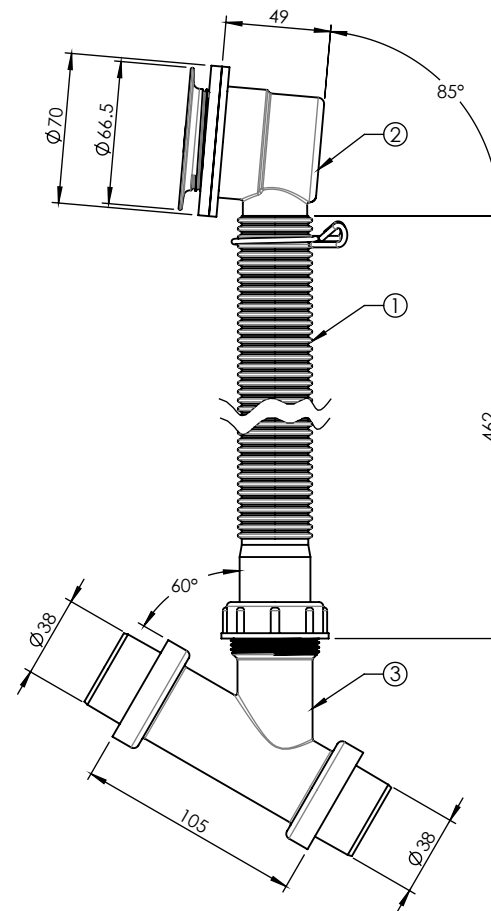

# POP DOWN<sup>®</sup> BATH OVERFLOW KIT

(For the 21831)

CODE	OUTLET SIZE	FINISH	CTN QTY
21832.01	40mm	Chrome	10

**21832**  
(TO BE USED WITH 21831 ONLY)